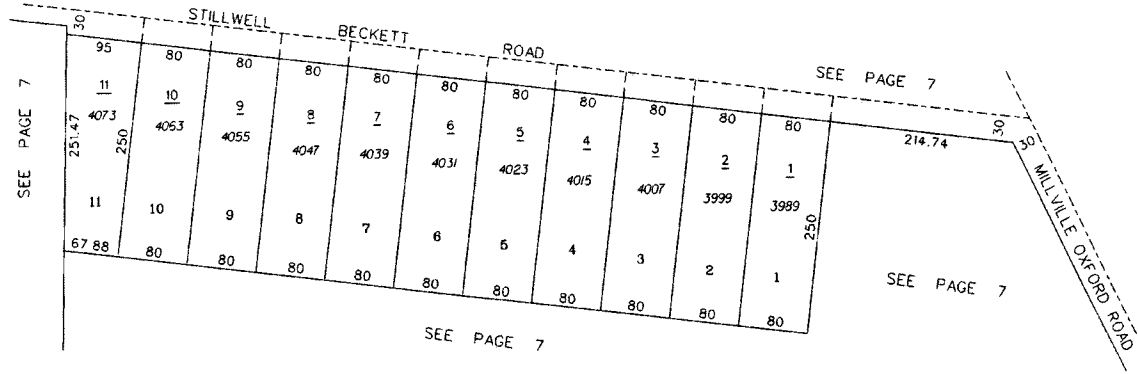

TWILIGHT MANOR SUBDIVISION
 HANOVER TOWNSHIP
 SECTION 7, TOWN 4, RANGE 2

048.000

HOUSE NUMBERS

SCALE: 1"=100'
 TAXING DISTRICT: B1020
 REVISED 11/7/94