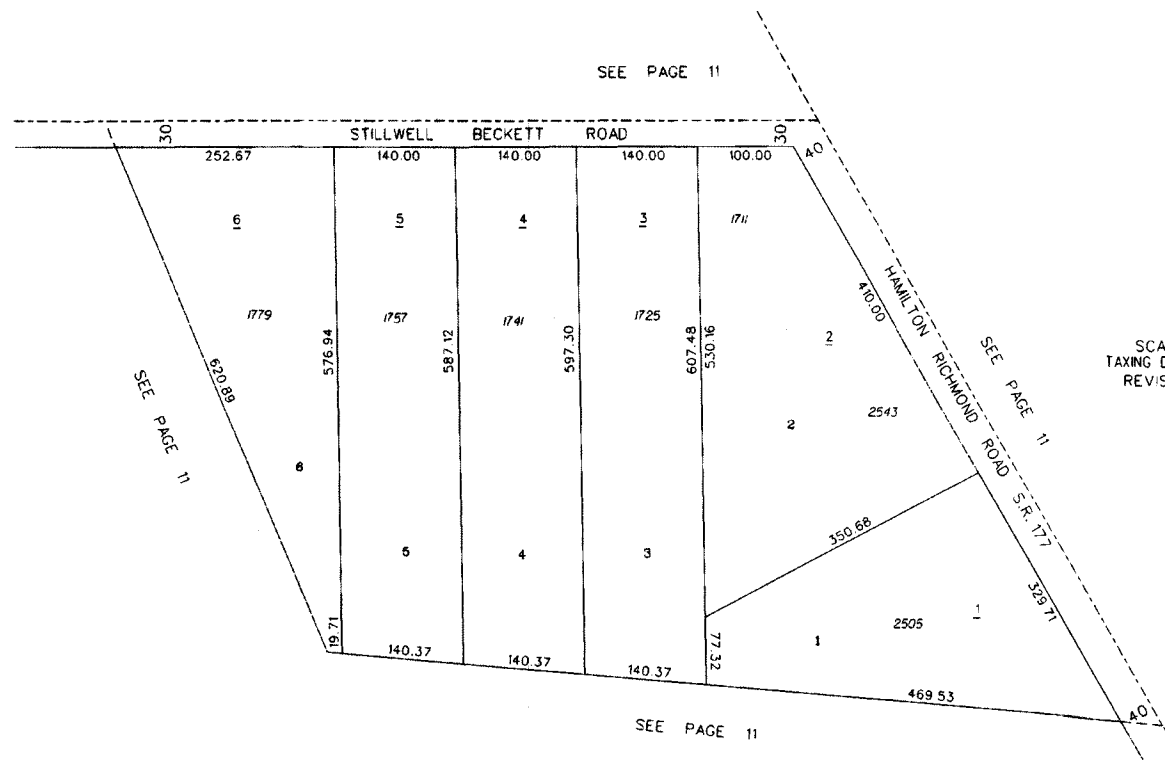

SANDY ACRES SUBDIVISON  
 HANOVER TOWNSHIP  
 SECTION 11, TOWN 4, RANGE 2

050.000  
 HOUSE NUMBERS

SCALE: 1"=100'  
 TAXING DISTRICT: B1020  
 REVISED 11/7/94