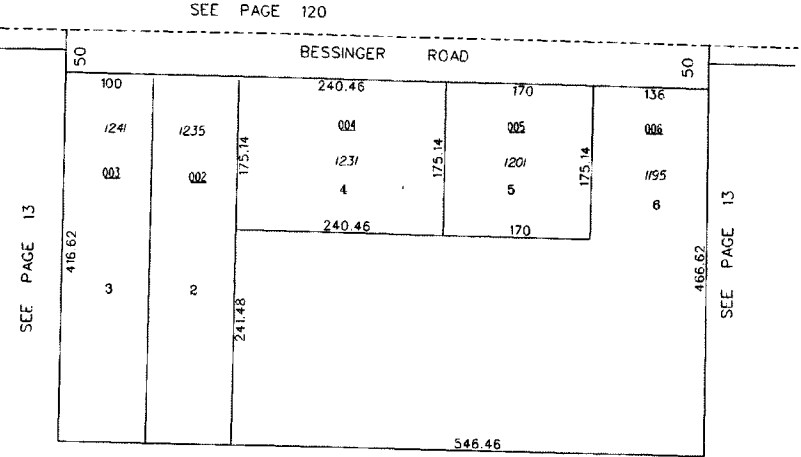

BERNARD HOUSER
 HANOVER TOWNSHIP
 SECTION 13, TOWN 4, RANGE 2

053.000

HOUSE NUMBERS

SEE PAGE 13

N

SCALE: 1"=100'
 TAXING DISTRICT: B1020
 REVISED 4/27/93