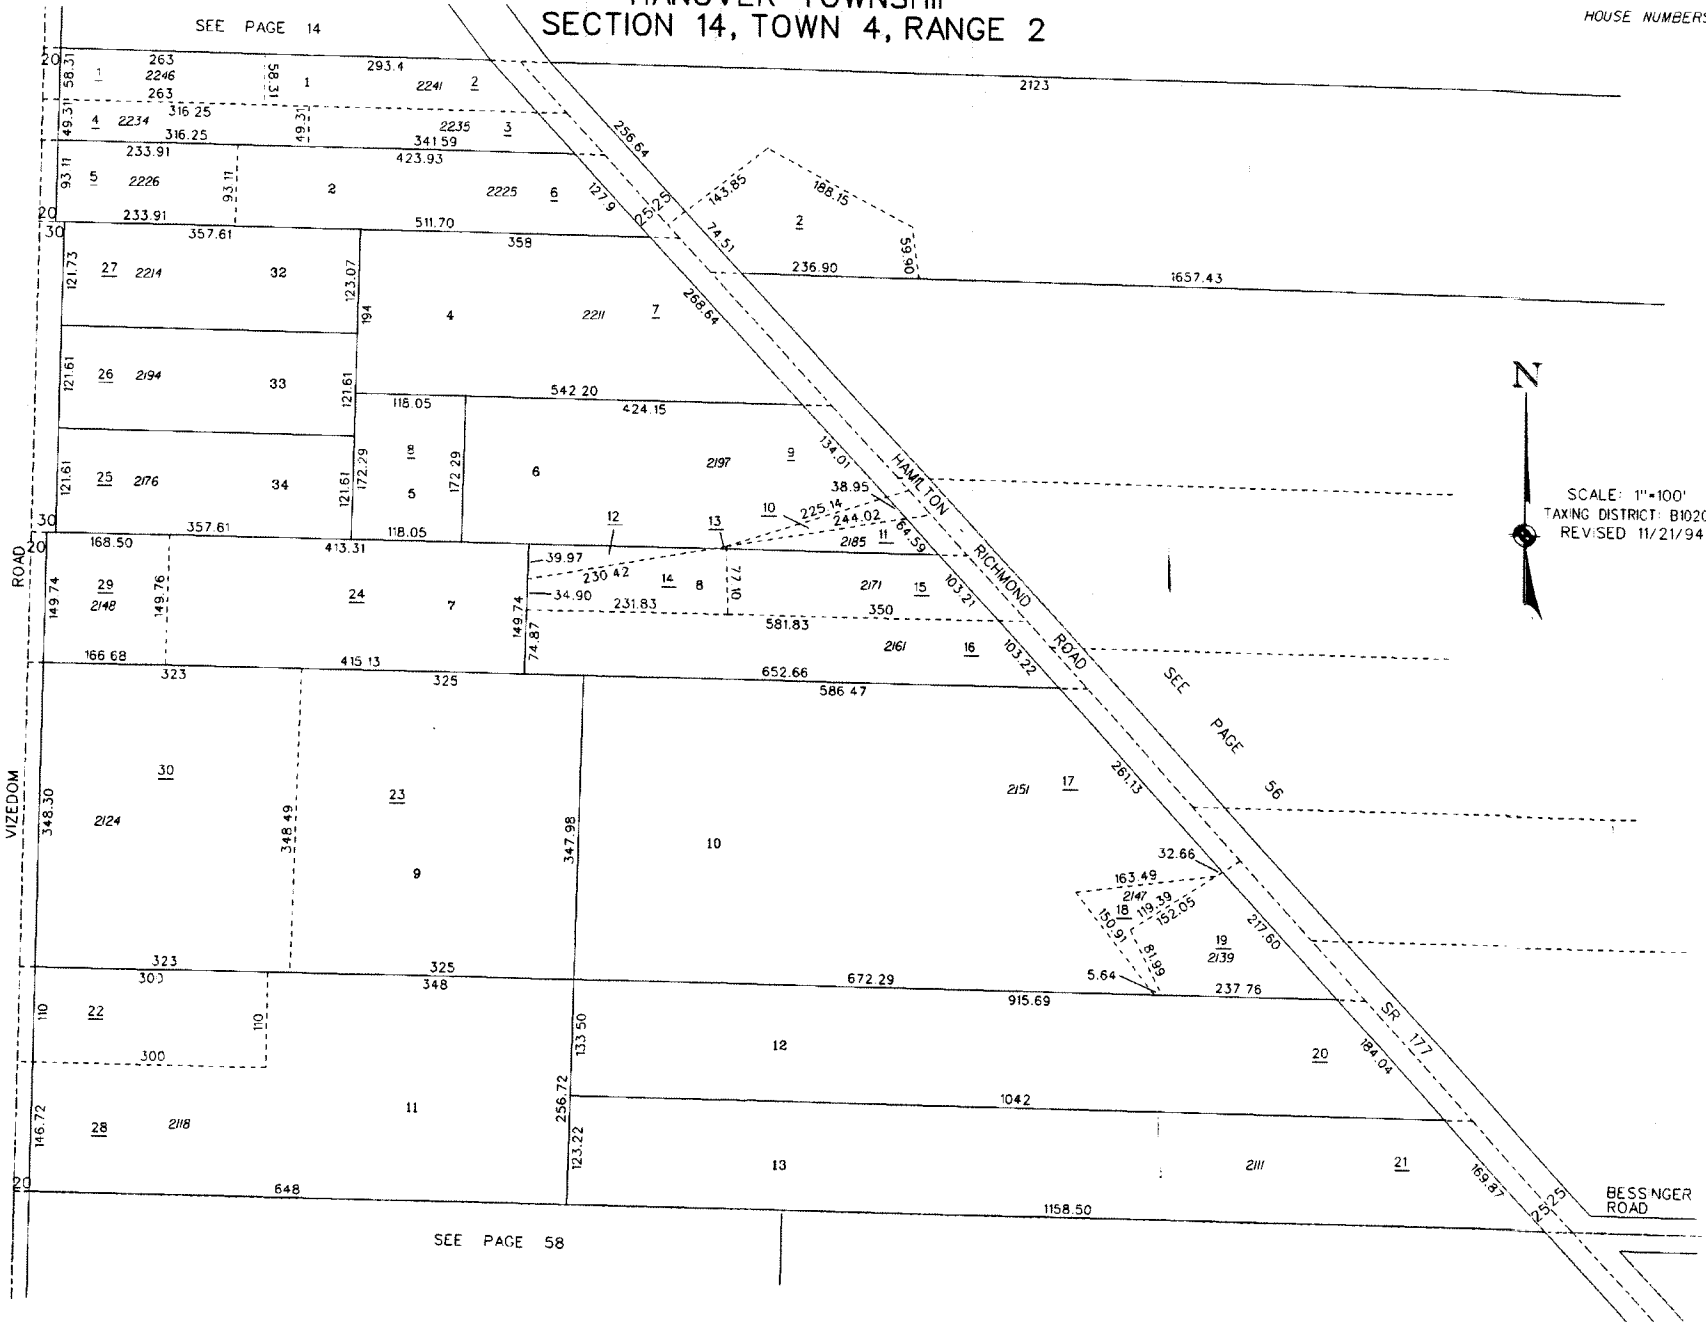

WILLS AREAS
HANOVER TOWNSHIP
SECTION 14, TOWN 4, RANGE 2

057.000

HOUSE NUMBERS

SEE PAGE 14

SCALE: 1"=100'
TAXING DISTRICT: B1020
REVISED 11/21/94

SEE PAGE 14

SEE PAGE 58