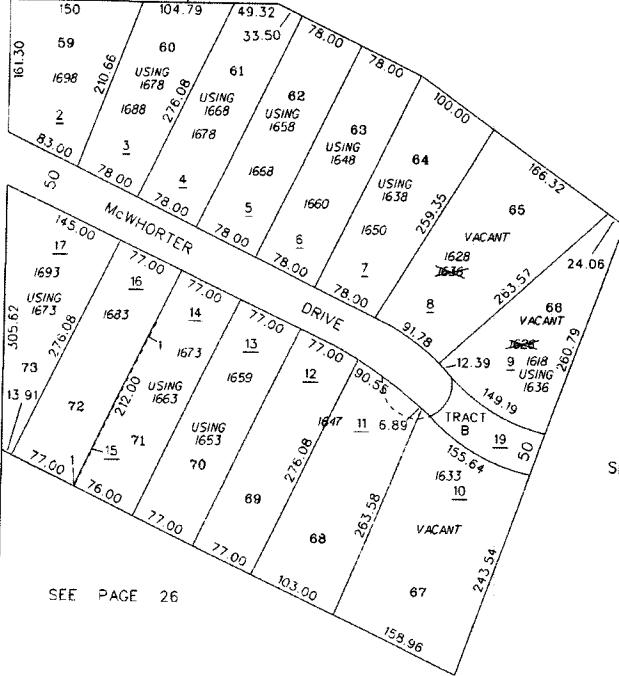

# McWHORTER'S SUBDIVISION

HANOVER TOWNSHIP  
SECTION 26, TOWN 4, RANGE 2

092.000

HOUSE NUMBERS

SCALE: 1"=100'  
TAXING DISTRICT: B1220  
REVISED 11/30/94

SEE PAGE 91

40  
112.09  
6  
405.43  
6  
AVENUE C

AMARILLO DRIVE

SEE PAGE 26

LAREDO DRIVE

SEE PAGE 130

CENE

SEE PAGE 26

DEL RIO DRIVE

SEE PAGE 26