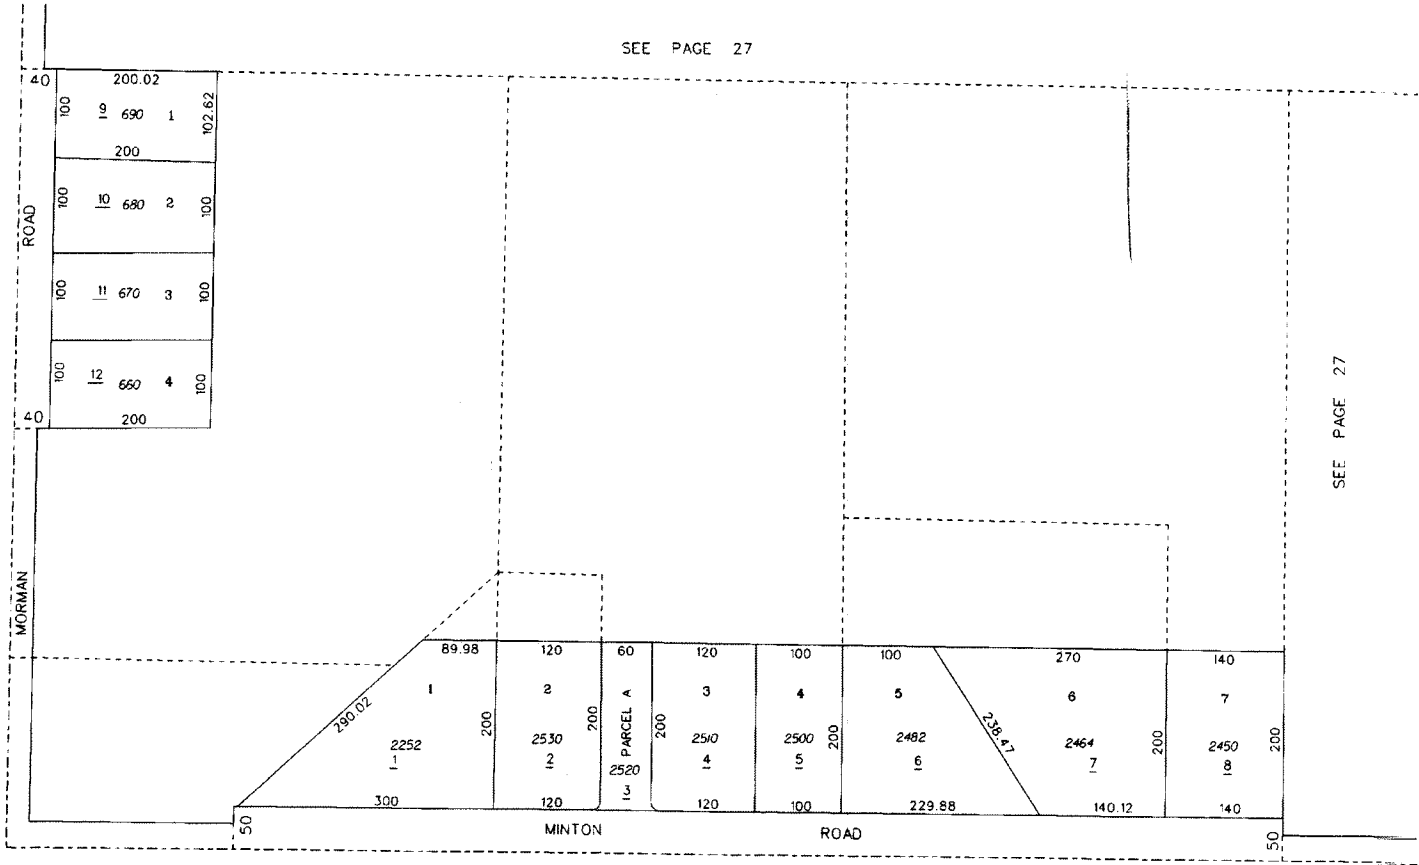

MINTON HEIGHTS & WESTGENE HEIGHTS

HANOVER TOWNSHIP

SECTION 27, TOWN 4, RANGE 2

094.000

HOUSE NUMBERS

N

SCALE: 1"=100'
TAXING DISTRICT: B1020
REVISED 11/30/94

SEE PAGE 26