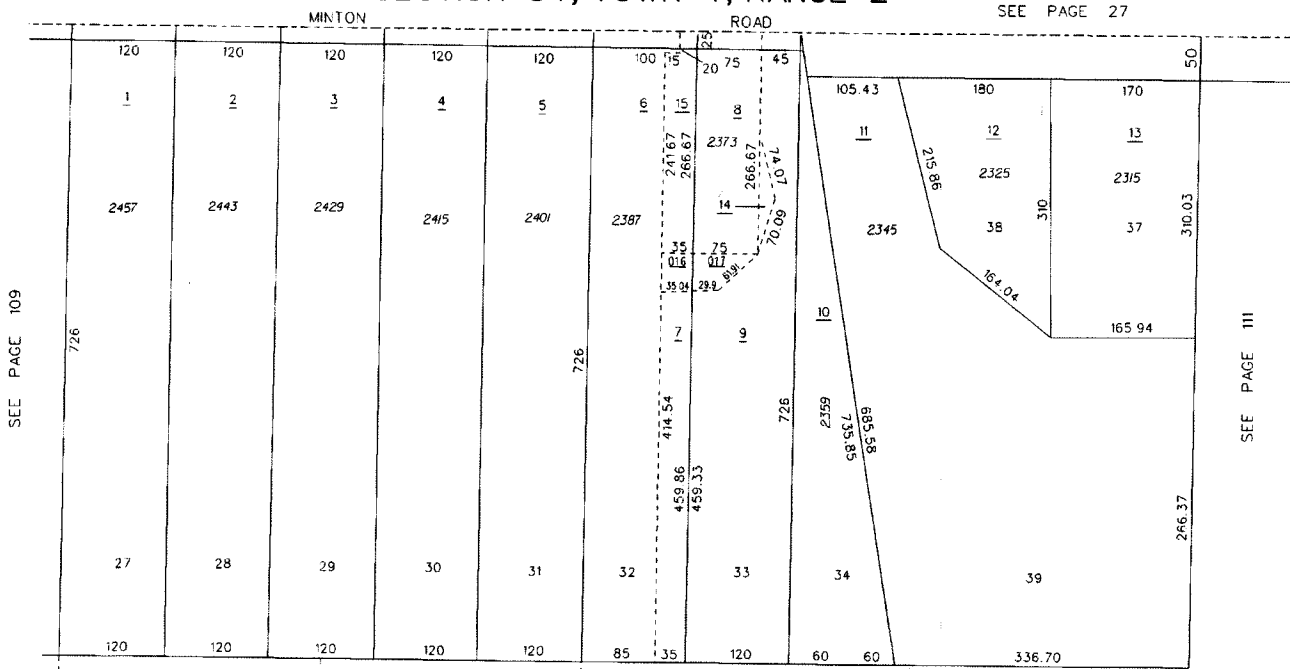

HANOVER FARMS
 HANOVER TOWNSHIP
 SECTION 34, TOWN 4, RANGE 2

107.000
 HOUSE NUMBERS

SCALE: 1"=100'
 TAXING DISTRICT: B1020
 REVISED 12/7/94

SEE PAGE 34