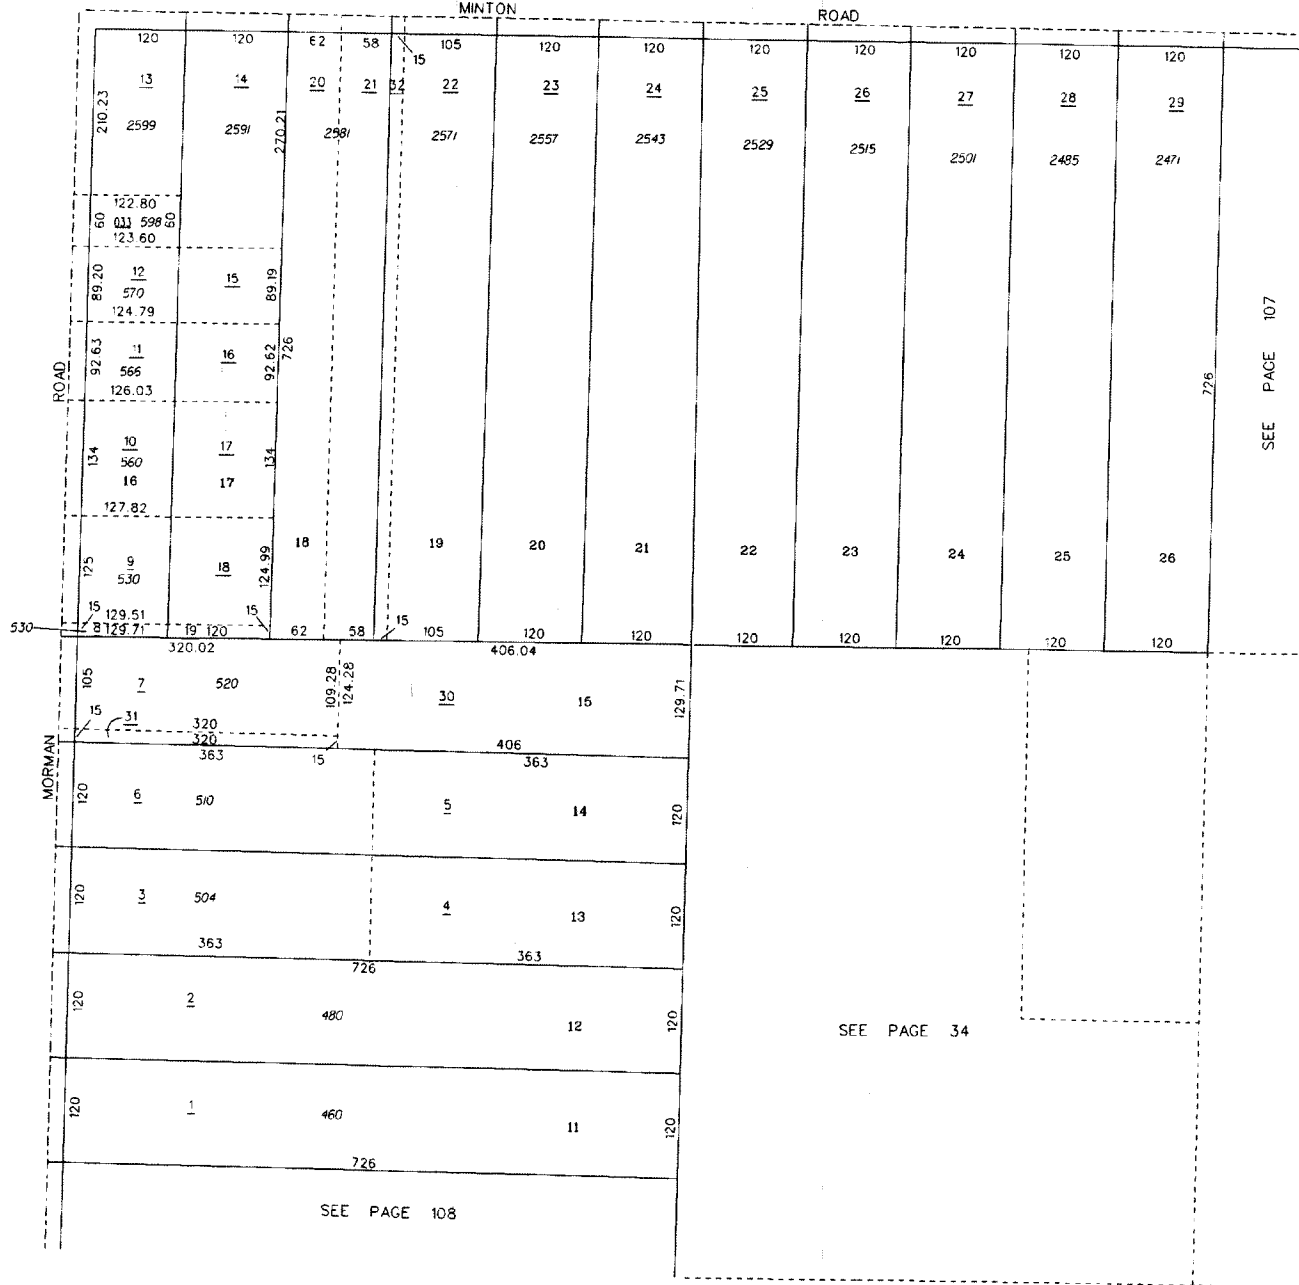

HANOVER FARMS

HANOVER TOWNSHIP

SECTION 34, TOWN 4, RANGE 2

SEE PAGE 94

109.000

HOUSE NUMBERS

SCALE: 1"=100'
TAXING DISTRICT:
B1020 & B1320
REVISED 12/7/94