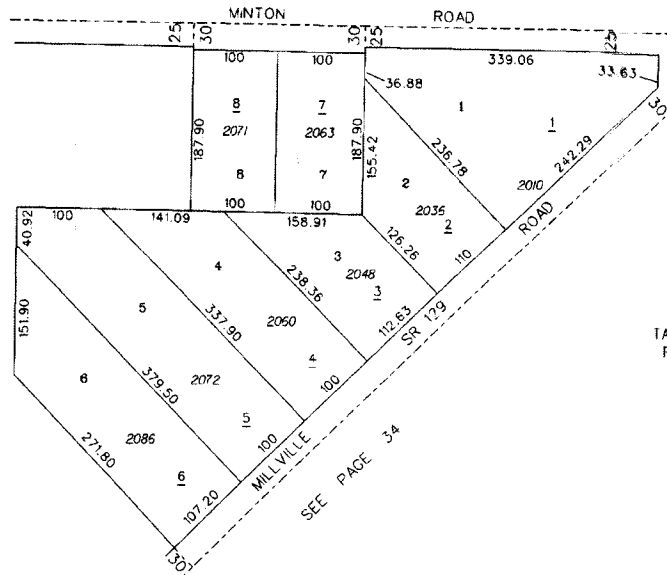

HOPECREST SUBDIVISION
HANOVER TOWNSHIP
SECTION 34, TOWN 4, RANGE 2

110.000
HOUSE NUMBERS

SEE PAGE 27

SEE PAGE 34

SCALE: 1"=100'
TAXING DISTRICT: B1320
REVISED 12/8/94