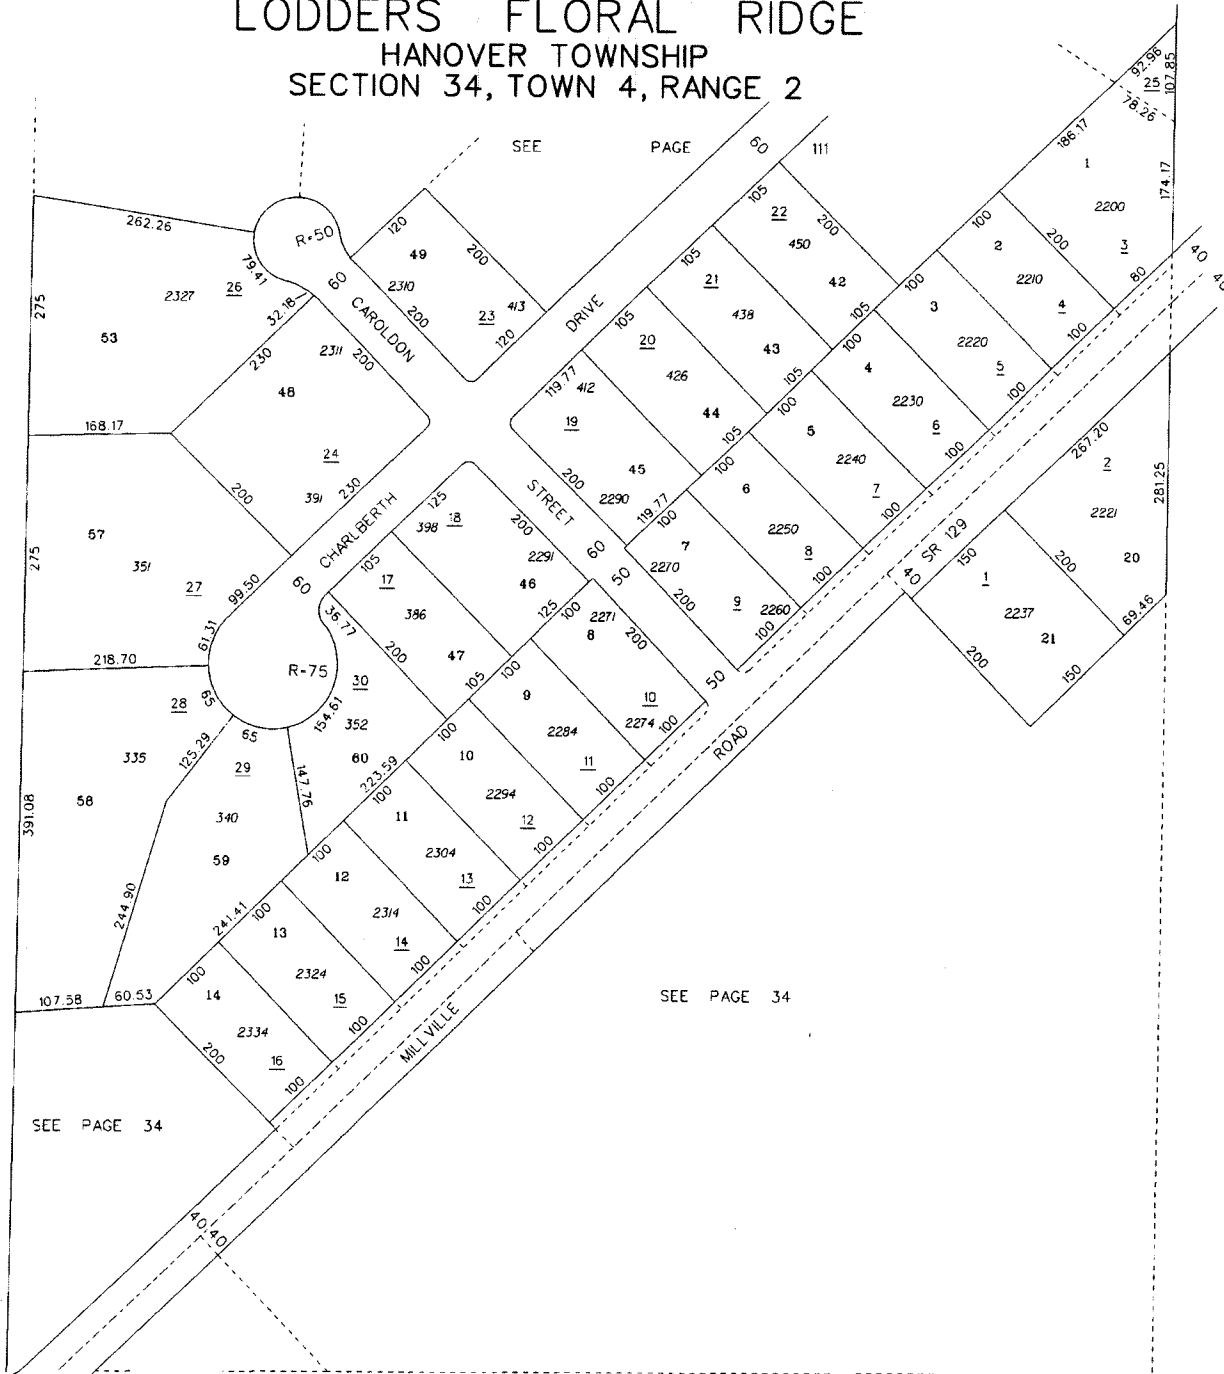

LODDERS FLORAL RIDGE  
HANOVER TOWNSHIP  
SECTION 34, TOWN 4, RANGE 2

112.000

HOUSE NUMBERS

SCALE: 1"=100'  
TAXING DISTRICT: 61320  
REVISED 12/7/94

SEE PAGE 34

SEE PAGE 34