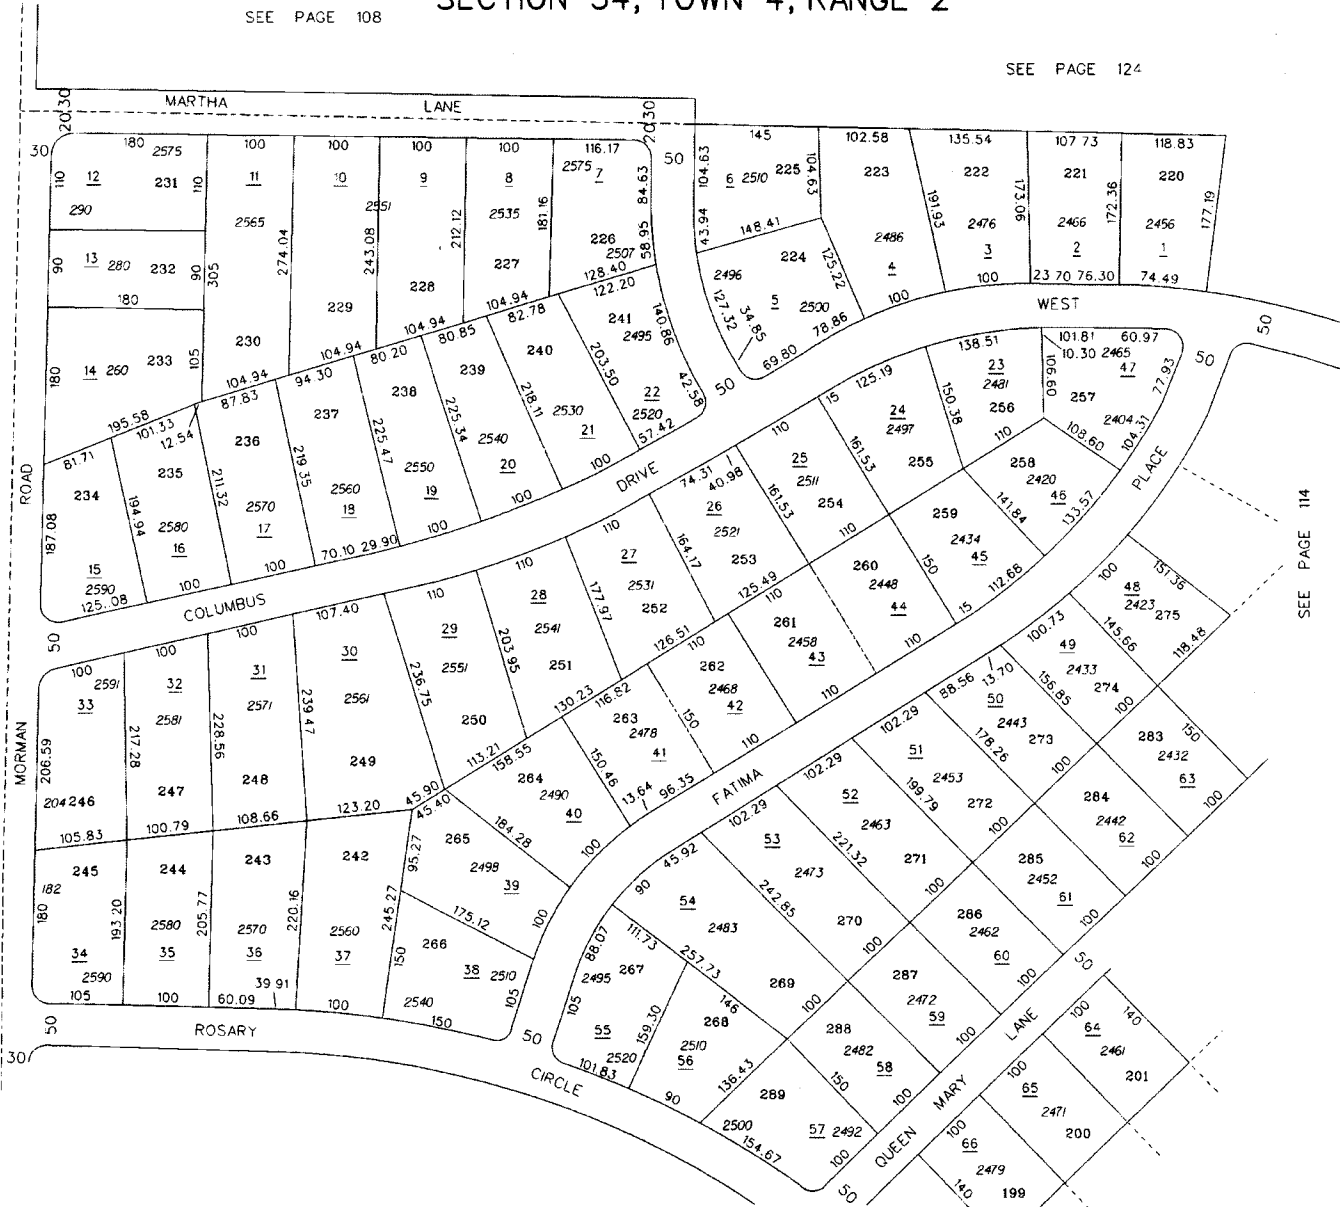

QUEEN ACRES SUBDIVISION  
HANOVER TOWNSHIP  
SECTION 34, TOWN 4, RANGE 2

113.000  
HOUSE NUMBERS

SEE PAGE 108

SEE PAGE 124

SEE PAGE 123

SEE PAGE 114

SCALE: 1"=100'  
TAXING DISTRICT: B1320  
REVISED 12/7/94