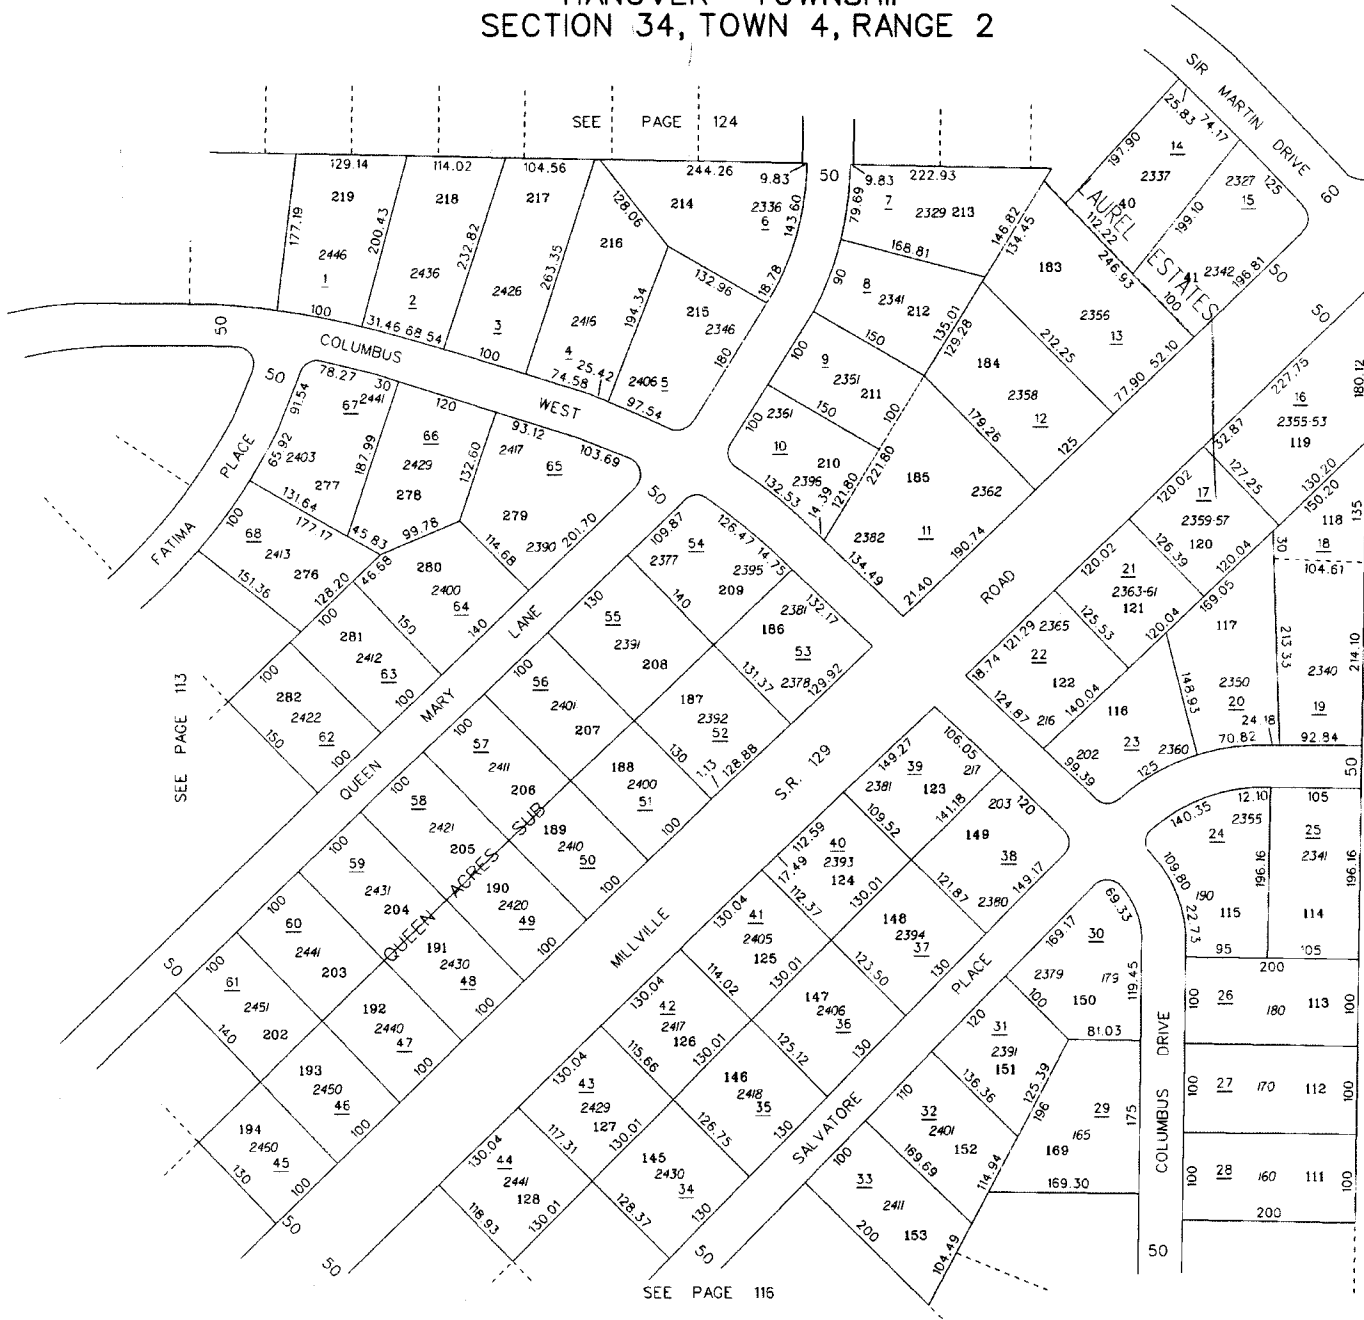

LAUREL ESTATES, QUEEN ACRES SUBDIVISION
HANOVER TOWNSHIP
SECTION 34, TOWN 4, RANGE 2

114.000
HOUSE NUMBERS

SEE PAGE 124

SCALE: 1"=100'
TAXING DISTRICT: B1320
REVISED 12/6/94

SEE PAGE 113

SEE PAGE 34

SEE PAGE 116