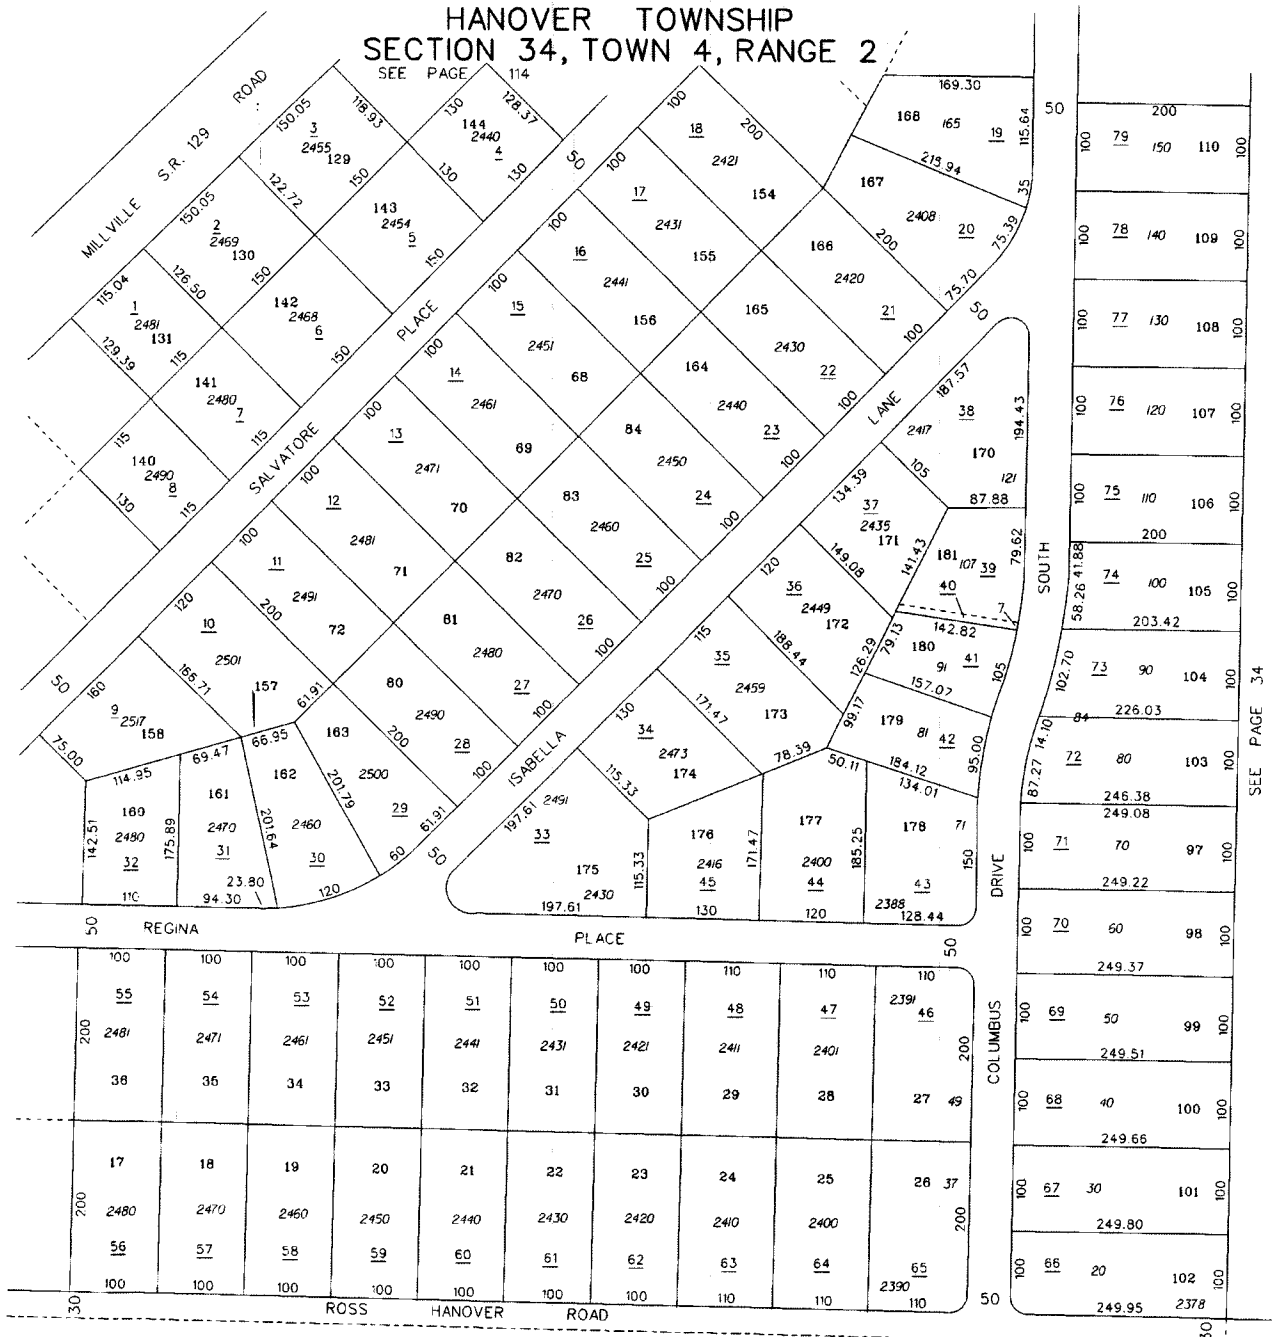

QUEEN ACRES SUBDIVISION

HANOVER TOWNSHIP

SECTION 34, TOWN 4, RANGE 2

SEE PAGE 114

116.000

HOUSE NUMBERS

SCALE: 1"=100'
TAXING DISTRICT: 81320
REVISED 12/6/94

SEE PAGE 115