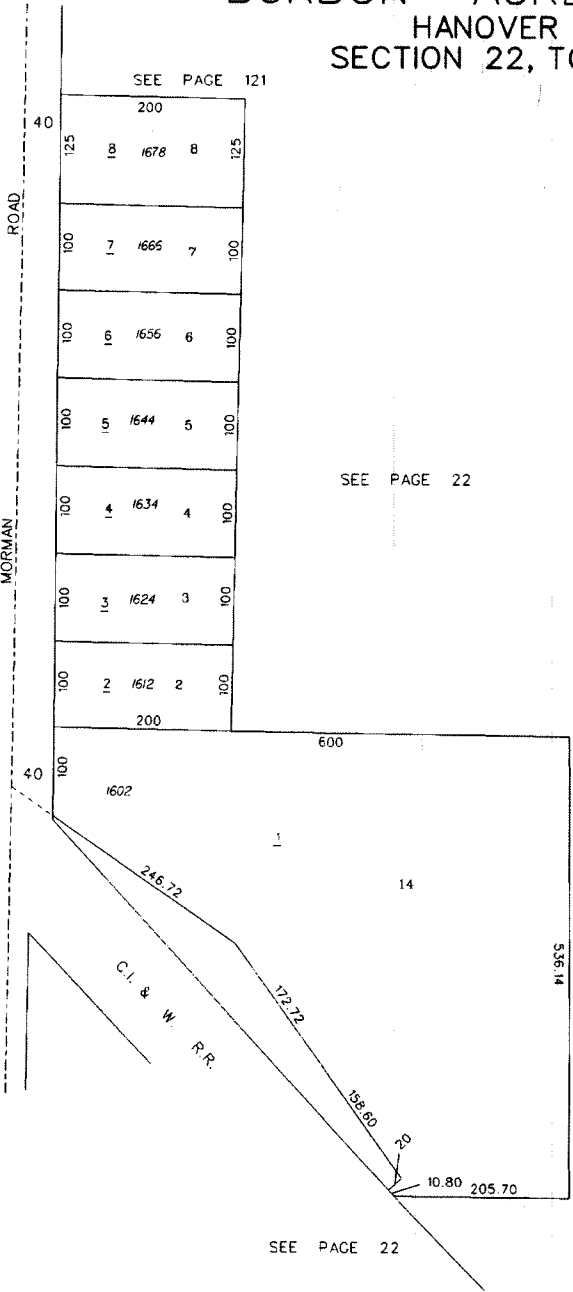

BURBON ACRES SUBDIVISION
 HANOVER TOWNSHIP
 SECTION 22, TOWN 4, RANGE 2

122.000

HOUSE NUMBERS

SCALE: 1"=100'
 TAXING DISTRICT: B1020
 REVISED 12/14/94

SEE PAGE 21

SEE PAGE 22