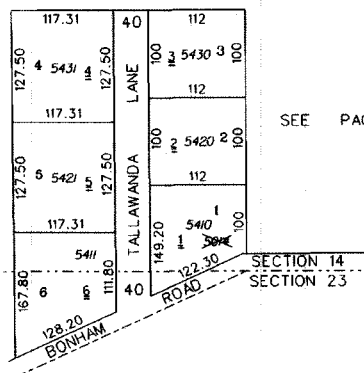

TALLAWANDA HEIGHTS
 OXFORD TOWNSHIP
 SECTIONS 14, & 23, TOWN 5, RANGE 1

042.00'

HOUSE NUMBE

SCALE: 1"=100'
 TAXING DISTRICT
 H3520 & H362
 REVISED 8/5/96

SEE PAGE 14

SEE PAGE 14

SEE PAGE 14

SEE PAGE 26