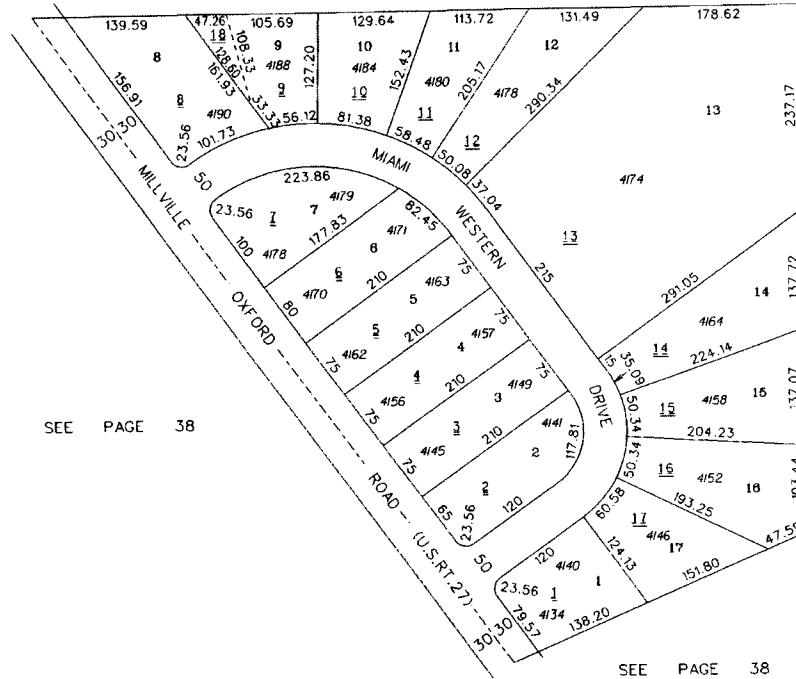

MIAMI WESTERN CIRCLE  
OXFORD TOWNSHIP  
SECTION 35, TOWN 5, RANGE 1

050.000

HOUSE NUMBERS

SEE PAGE 39

SCALE: 1"=10'  
TAXING DISTRICTS  
H3520 & H3521  
REVISED 7/17/01

SEE PAGE 38

SEE PAGE 38