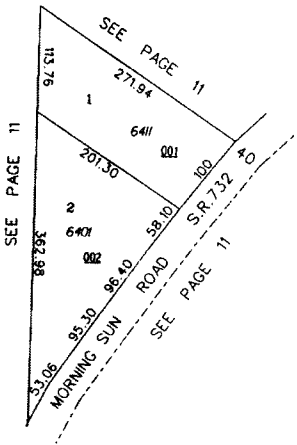

WAYNE HILL SUBDIVISION
OXFORD TOWNSHIP
SECTION 11, TOWN 5, RANGE 1

058.000
HOUSE NUMBERS

SCALE: 1"=100'
TAXING DISTRICT:
H3520 & H3620
REVISED 7/17/97