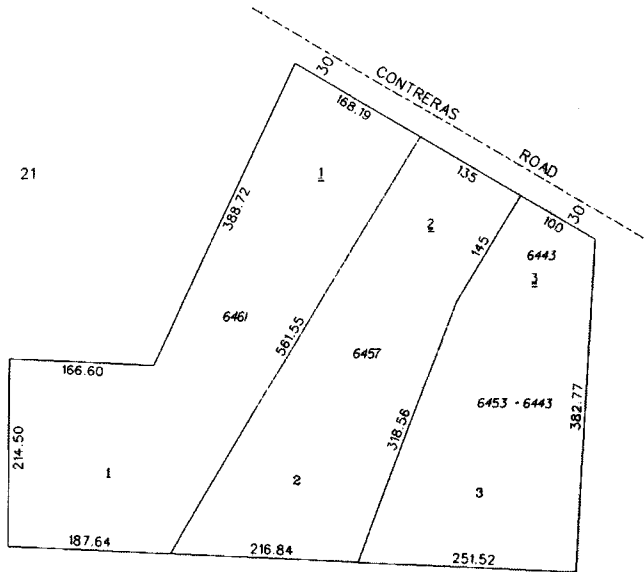

FOLKER
OXFORD TOWNSHIP
SECTION 21, TOWN 5, RANGE 1

059.000

HOUSE NUMBERS

SCALE: 1"=100'
TAXING DISTRICTS:
H3520 & H362
REVISED 7/17/9

SEE PAGE 21

SEE PAGE 21

SEE PAGE 21