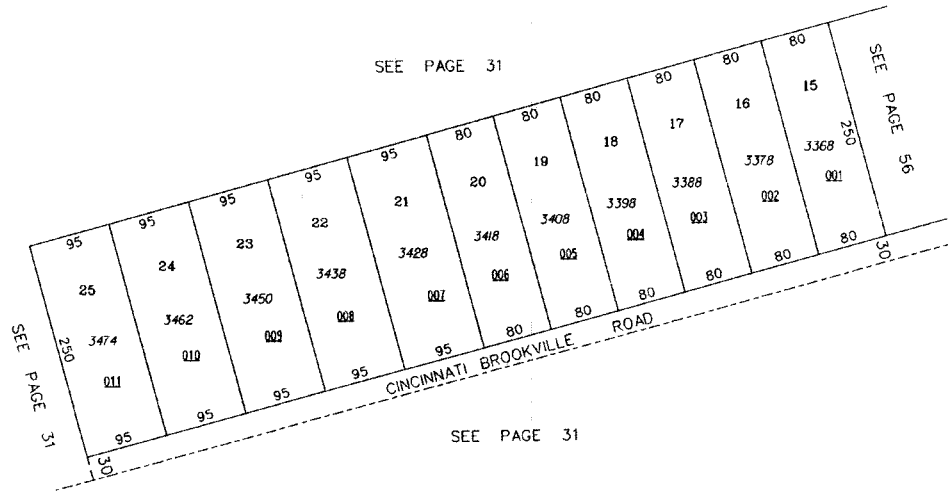

ATOMIC VIEW
 ROSS TOWNSHIP
 SECTION 32, TOWN 3, RANGE 2

057.000

HOUSE NUMBERS

N

SCALE: 1"=100'
 REVISED 3/2/95
 TAXING DISTRICT:K4620