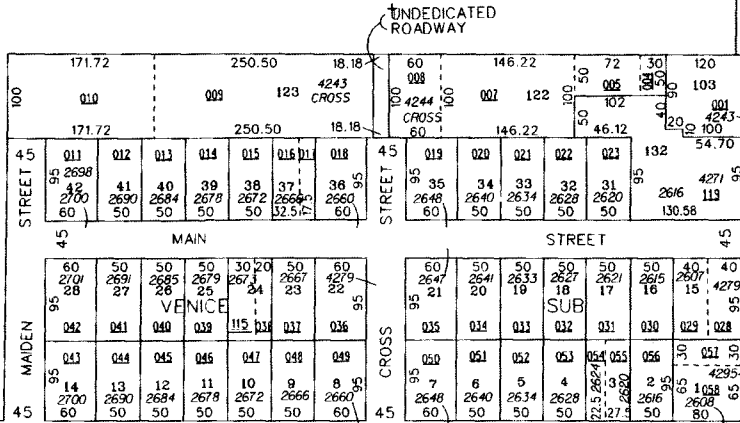

### SECTION 33, 34, TOWN 3, RANGE 2

058.000

HOUSE NUMBERS

SCALE: 1"=100  
 REVISED 9/9/99  
 TAXING DISTRICT K46.

SEE PAGE 77

SEE PAGE 59

TR. 26- 2608 MAIN ST.  
 TR. 27- 4265 LATHIGH RD.  
 TR. 57- 4285 LATHIGH RD.  
 2593 CIN-BROOK RD.  
 OR  
 TR. 59- 4311 HAM-CLEVES RD.  
 TR. 72- 4317 HAM-CLEVES RD