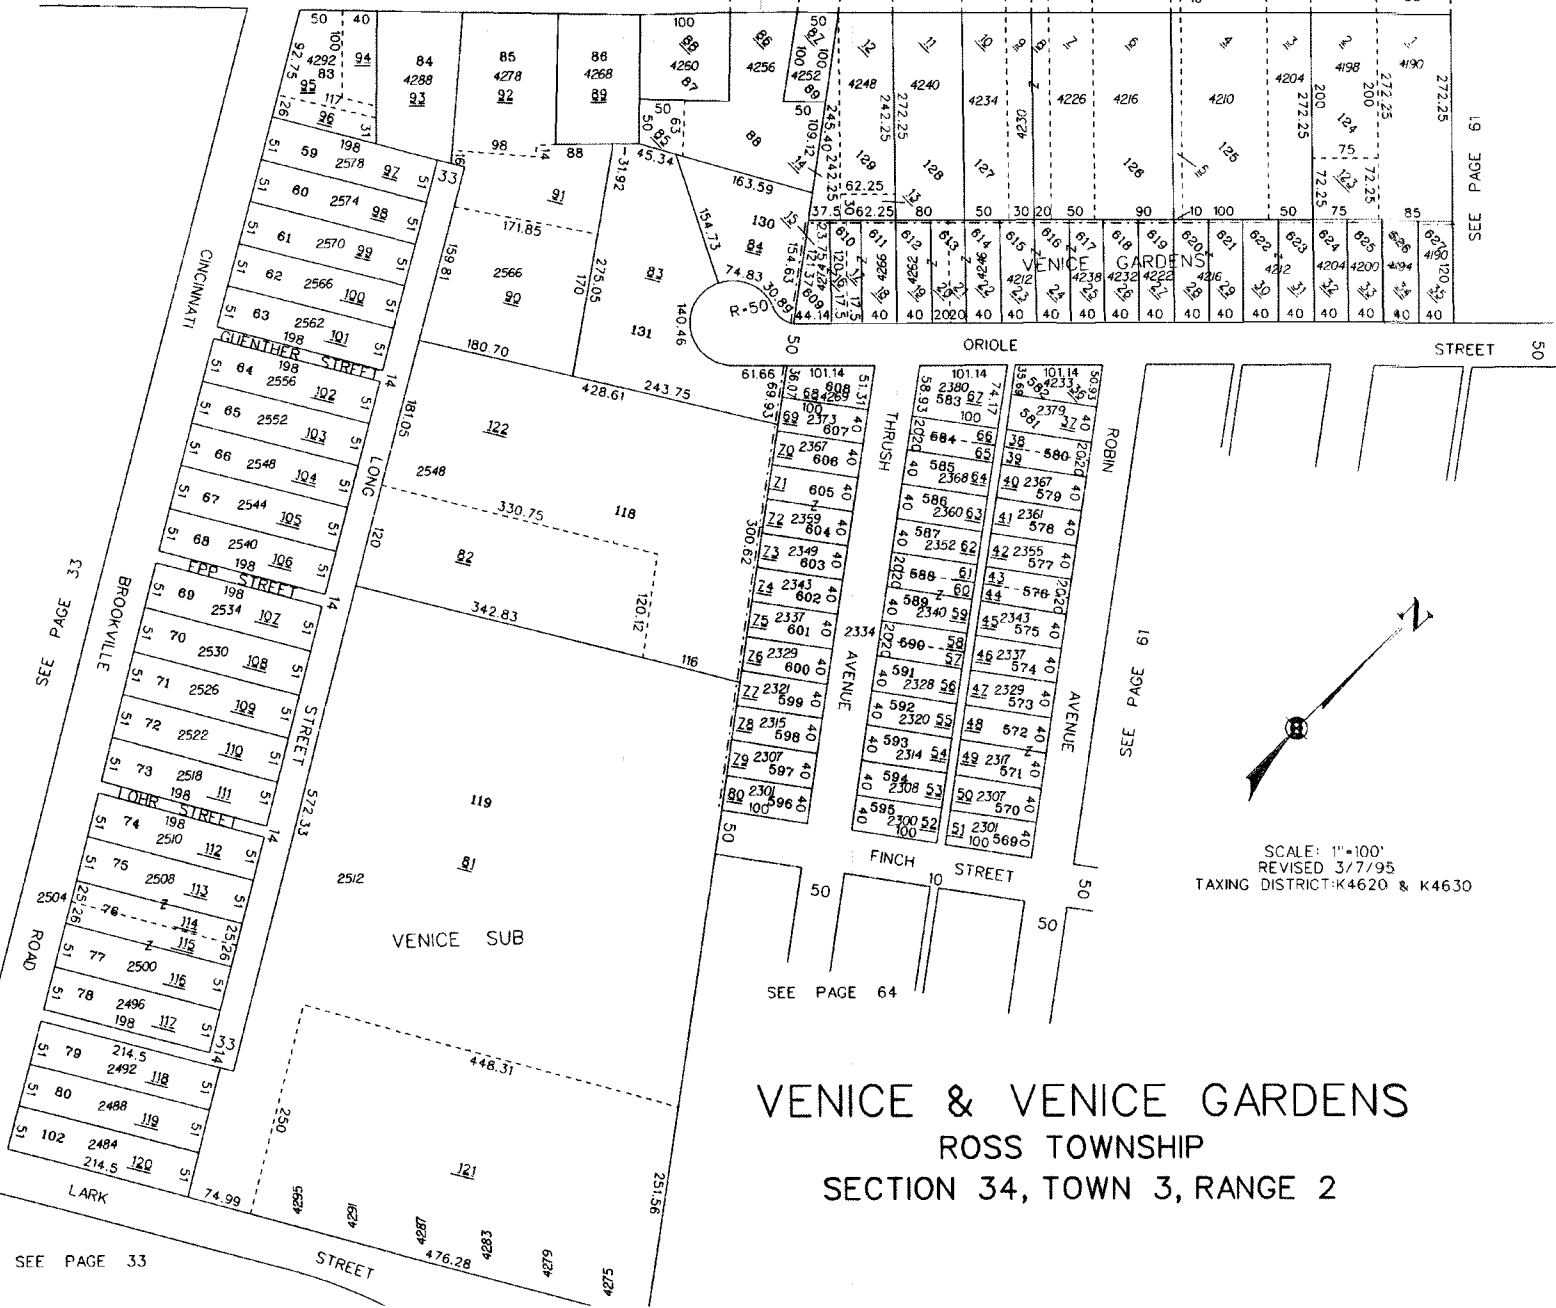

HAMILTON CLEVES ROAD

HOUSE NUMBERS

SEE PAGE 61

STREET 50

SEE PAGE 33

SEE PAGE 64

SEE PAGE 33

SEE PAGE 33

VENICE & VENICE GARDENS  
 ROSS TOWNSHIP  
 SECTION 34, TOWN 3, RANGE 2

SCALE: 1"=100'  
 REVISED 3/7/95  
 TAXING DISTRICT: K4620 & K4630