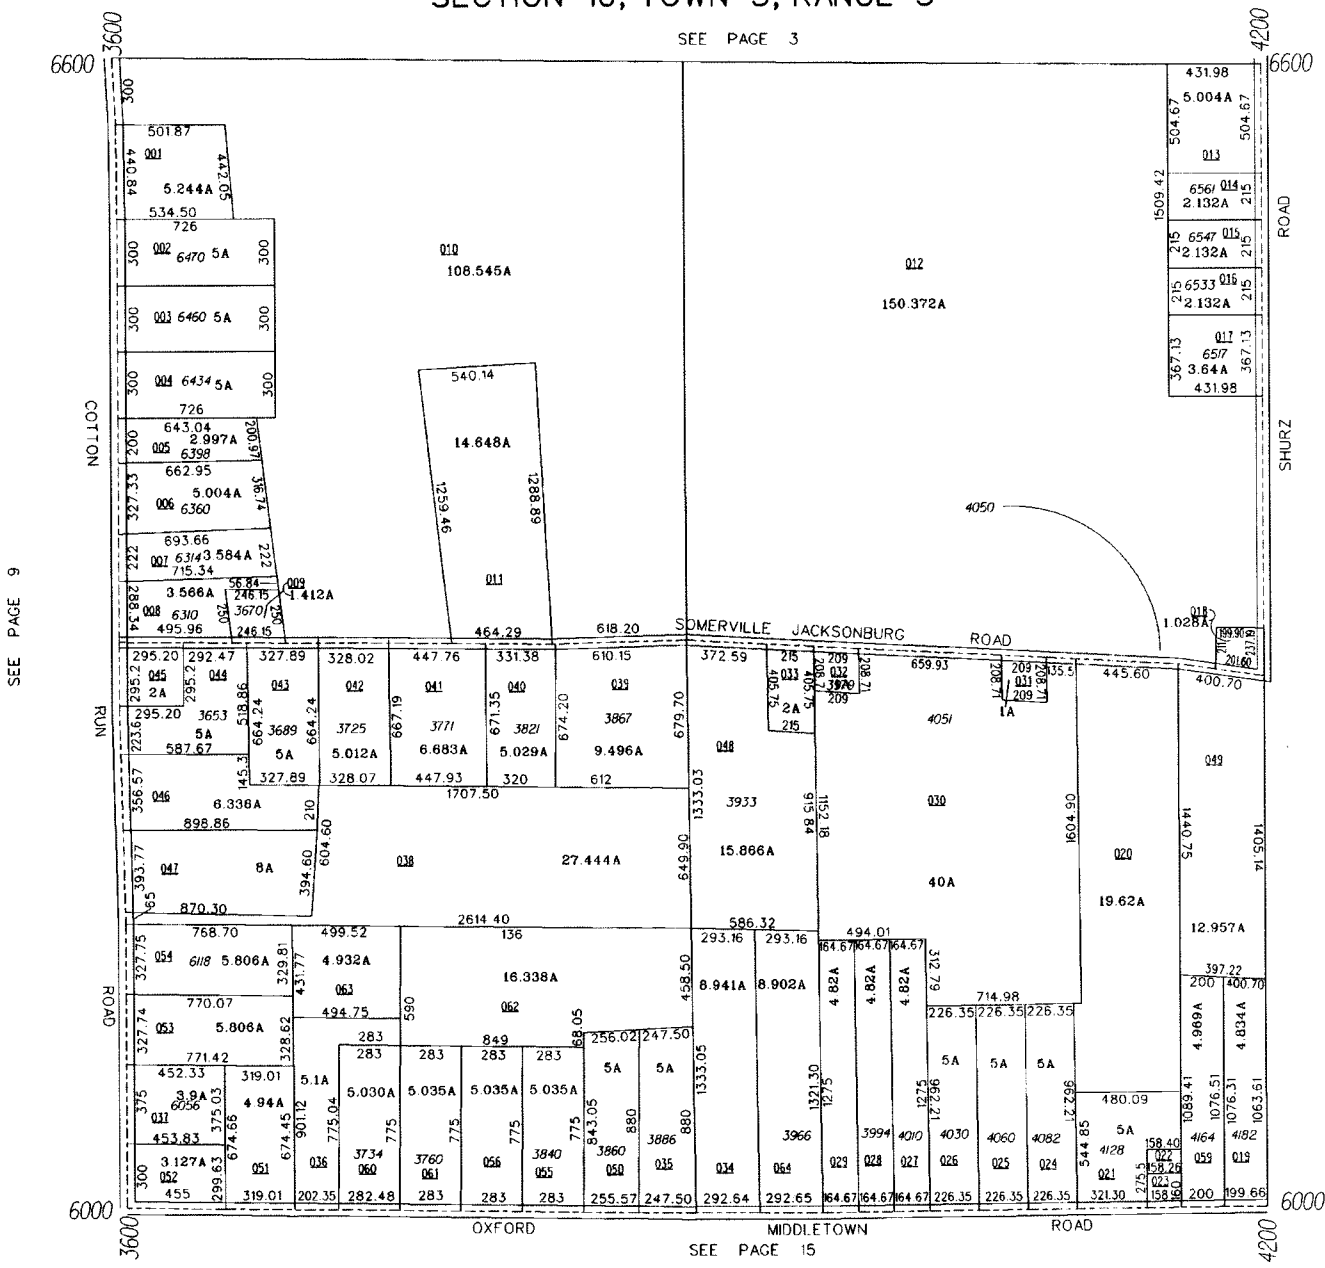

WAYNE TOWNSHIP

SECTION 10, TOWN 3, RANGE 3

010.000
HOUSE NUMBERS

SEE PAGE 3

N

SCALE: 1"=400'
TAXING DISTRICT-N610
REVISED 3/15/96

SEE PAGE 9

SEE PAGE 11