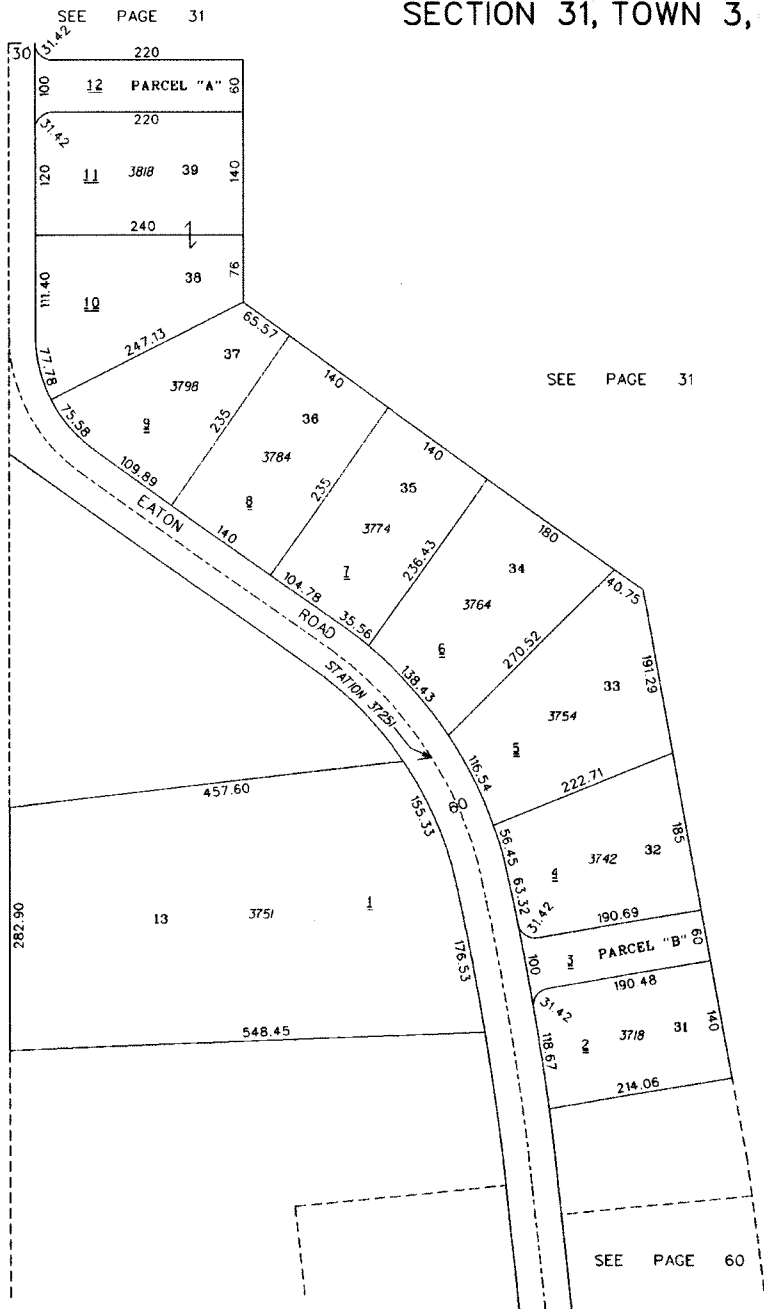

FORT HAMILTON ESTATES
WAYNE TOWNSHIP
SECTION 31, TOWN 3, RANGE 3

061.000

HOUSE NUMBERS

SCALE: 1"=100'
TAXING DISTRICT-N6120
REVISED 7/9/97