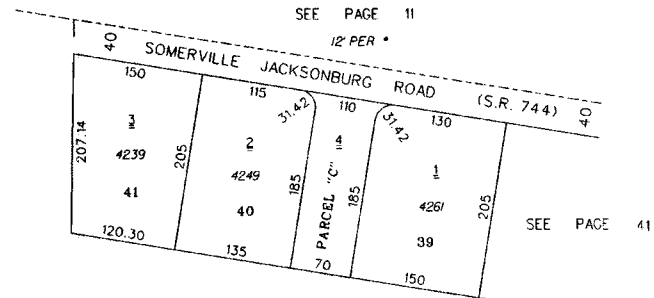

HEAVENLY ACRES
WAYNE TOWNSHIP
SECTION 11, TOWN 3, RANGE 3

074.000

HOUSE NUMBERS

SEE PAGE 11

SEE PAGE 11

SCALE: 1"=100'
TAXING DISTRICT: N6120
REVISED 4/2/91