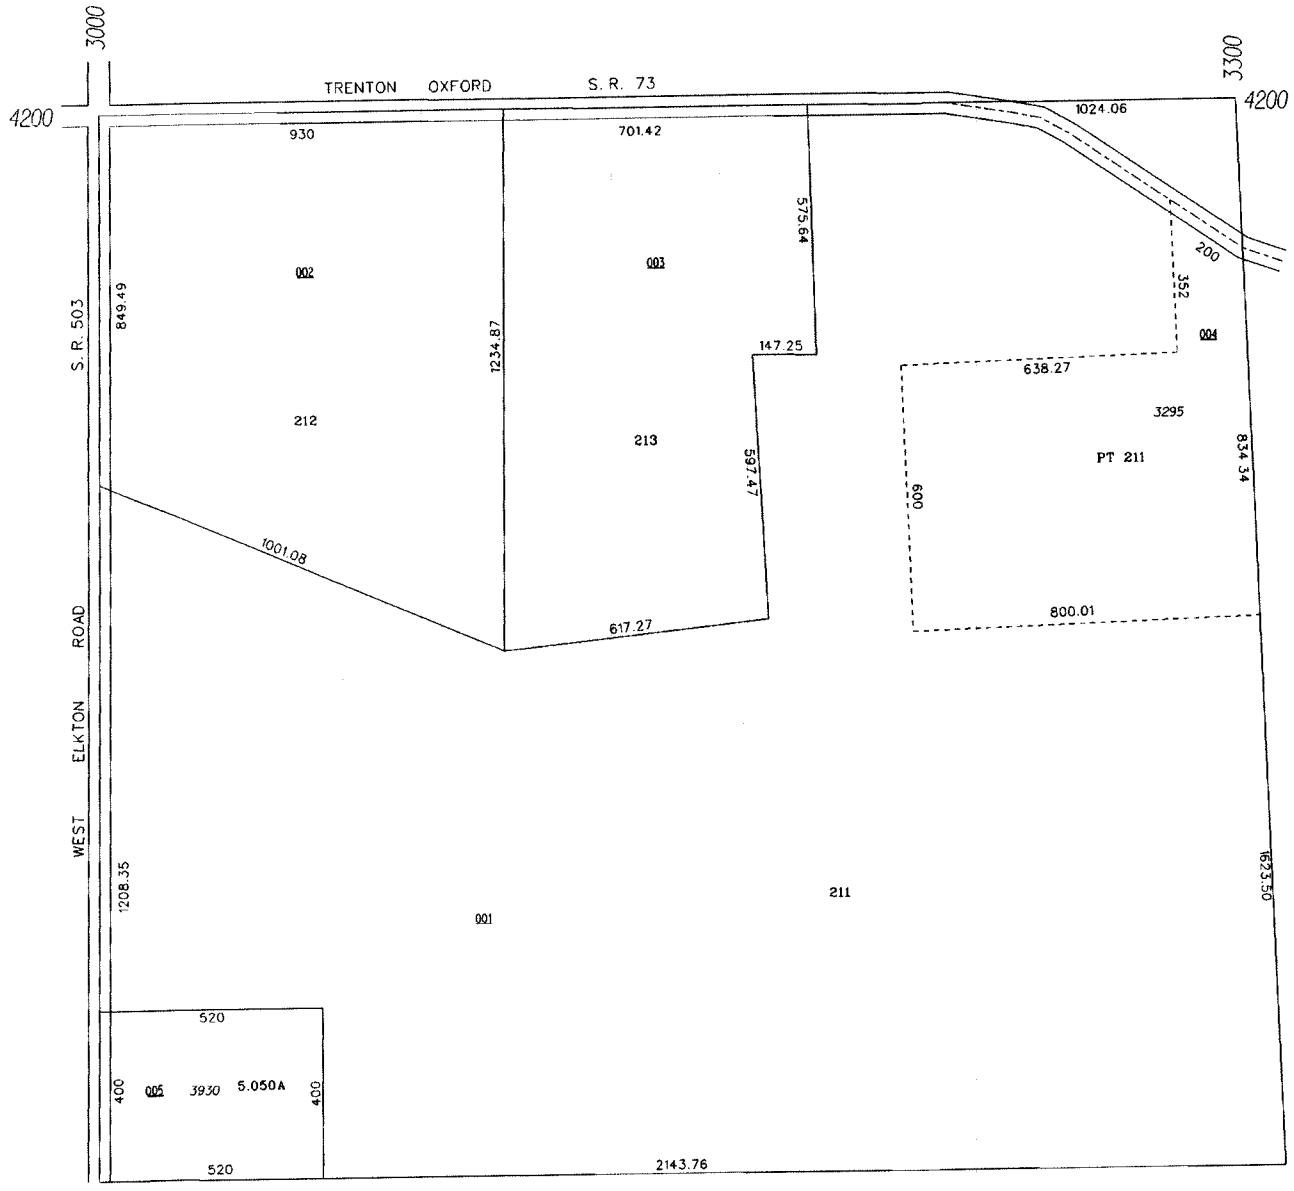

SEVEN MILE
WAYNE TOWNSHIP
SECTION 33, TOWN 3, RANGE 3

076.000
HOUSE NUMBERS

SCALE: 1"=200'
TAXING DISTRICT: N6300
REVISED 3/20/98

SEE PAGE 33

SEE PAGE 33