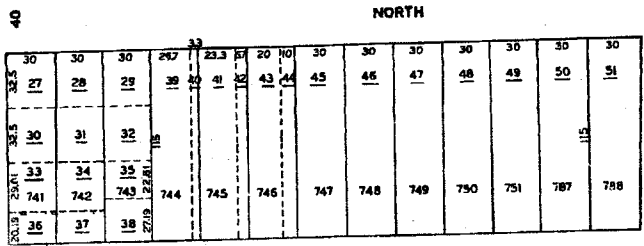

MIDDLETOWN THIRD WARD

SEE PAGE 26

495
STREET

SCALE 1" = 50'

SEE PAGE 19

GRIMES

495

NORTH