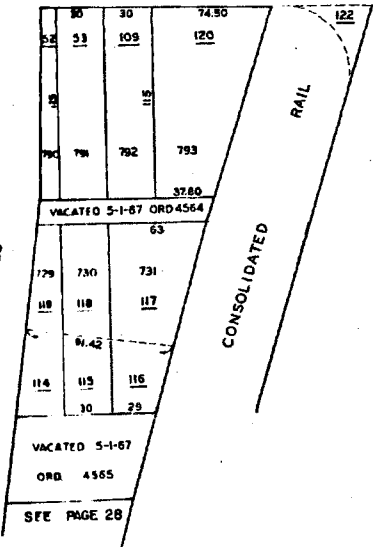

RAIL

CONSOLIDATED

UNIVERSITY

SEE PAGE 28