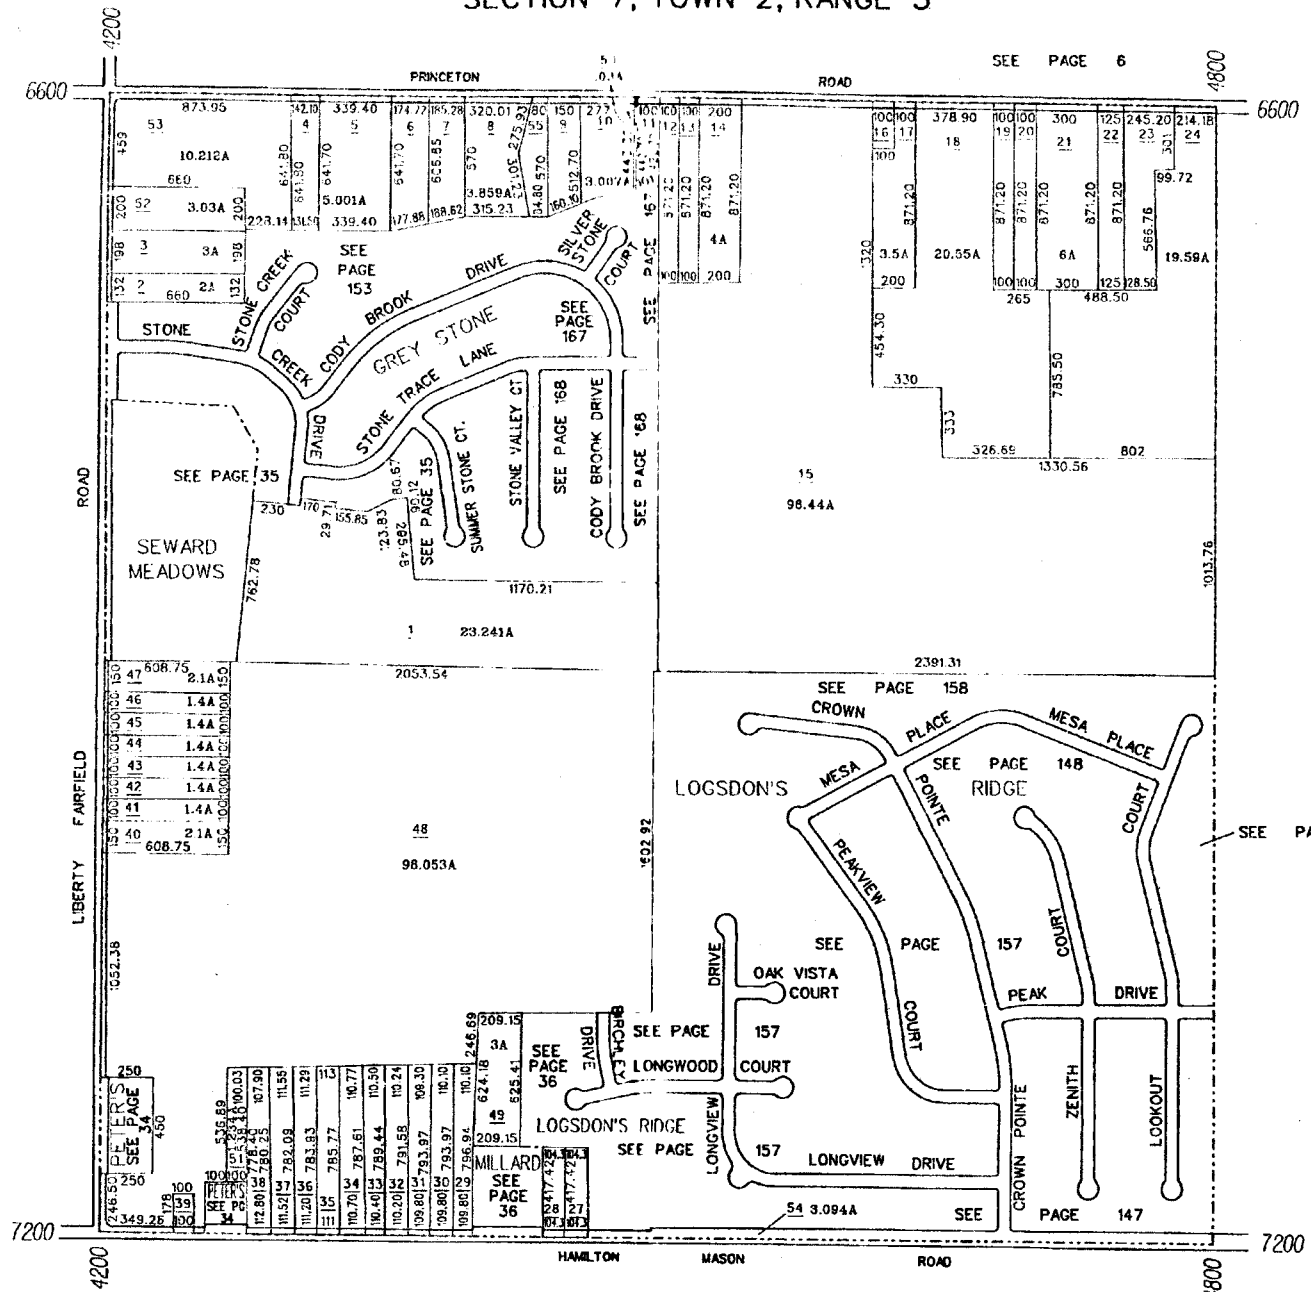

LIBERTY TOWNSHIP SECTION 7, TOWN 2, RANGE 3

005.00'

SCALE: 1"=400'
REVISED 11/7/8

SEE PAGE 1

SEE PAGE 132

SEE PAGE 6

LIBERTY FAIRFIELD ROAD

ROAD

4200

6600

6600

800

7200

4200

HAMILTON MASON ROAD

7200

800