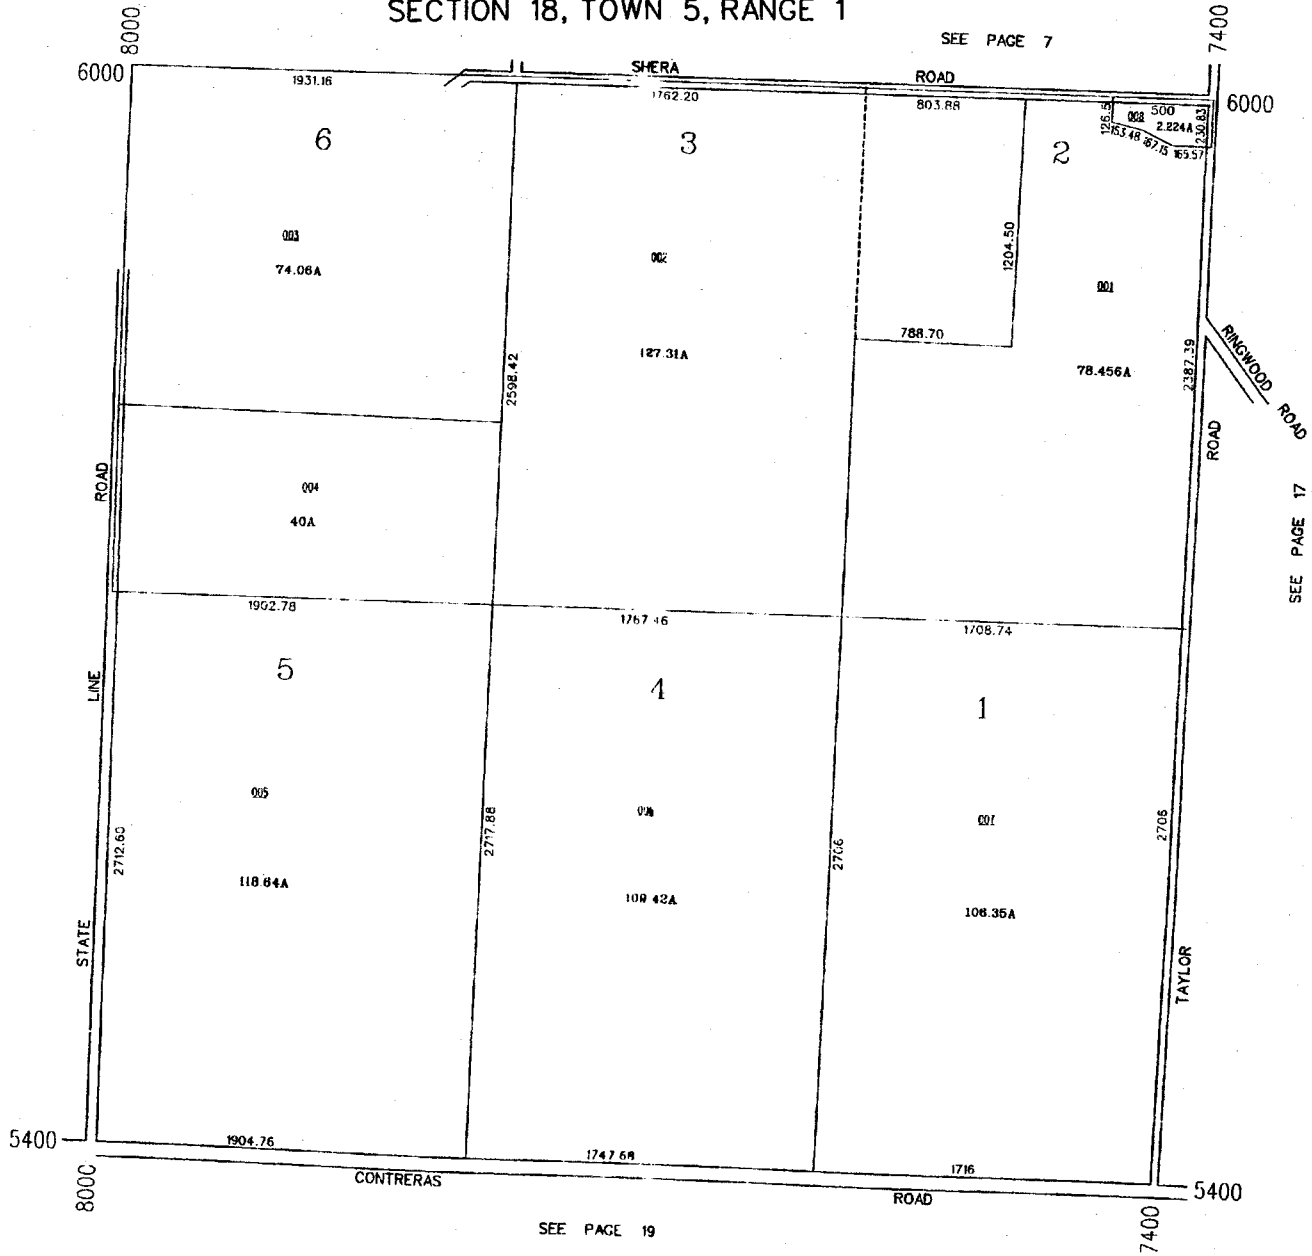

OXFORD TOWNSHIP  
SECTION 18, TOWN 5, RANGE 1

018.000

SCALE: 1"=400'  
TAXING DISTRICT: H31  
H32  
REVISIED 11/20/91