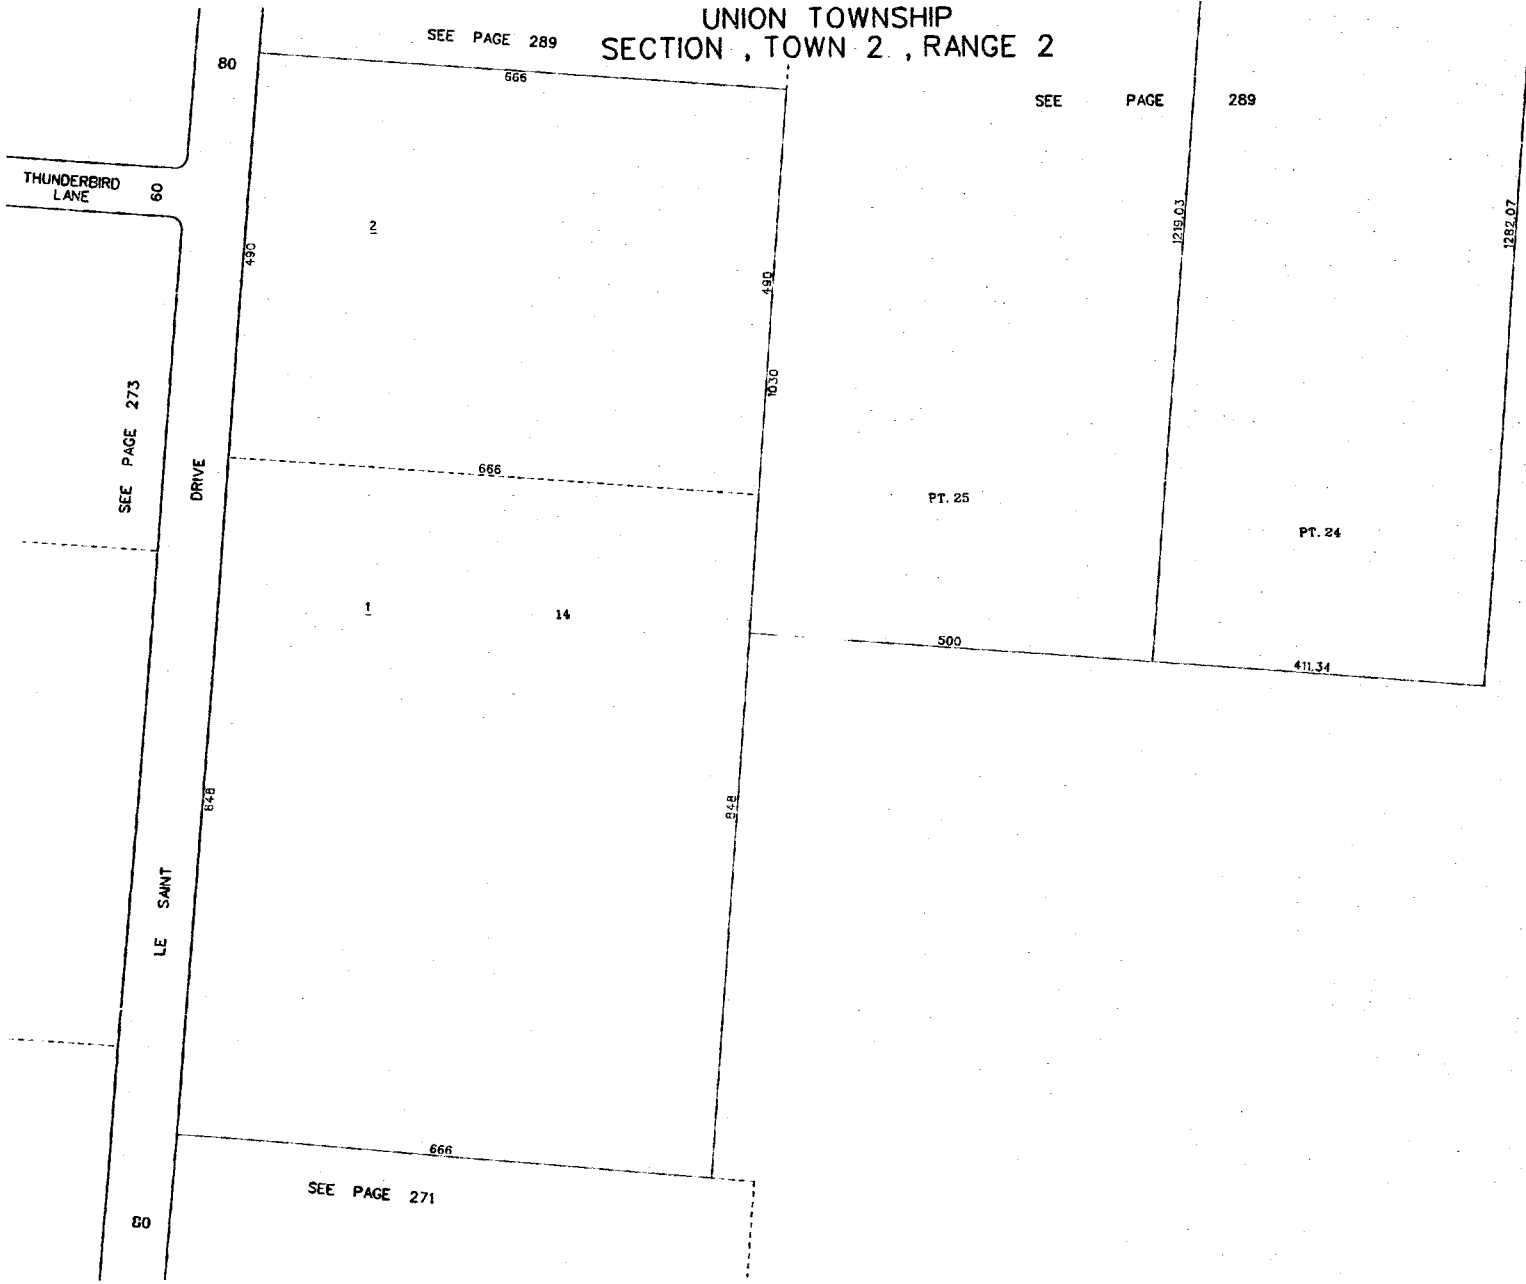

NEYER PROPERTIES  
UNION TOWNSHIP  
SECTION , TOWN 2 , RANGE 2

SCALE: 1"=10'