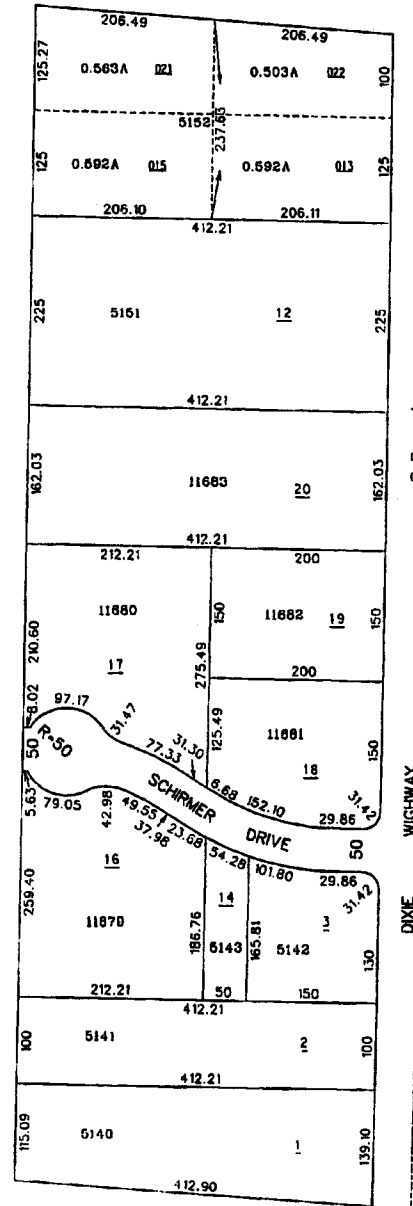

FAIRFIELD CITY  
SECTION 35, TOWN 2, RANGE 2

140.000

SEE HAMILTON 6TH WARD SOUTH SIDE

SCALE: 1"=100'  
TAXING DISTRICT: A0700  
REVISED 9/26/95

SEE HAMILTON 6TH WARD SOUTH SIDE