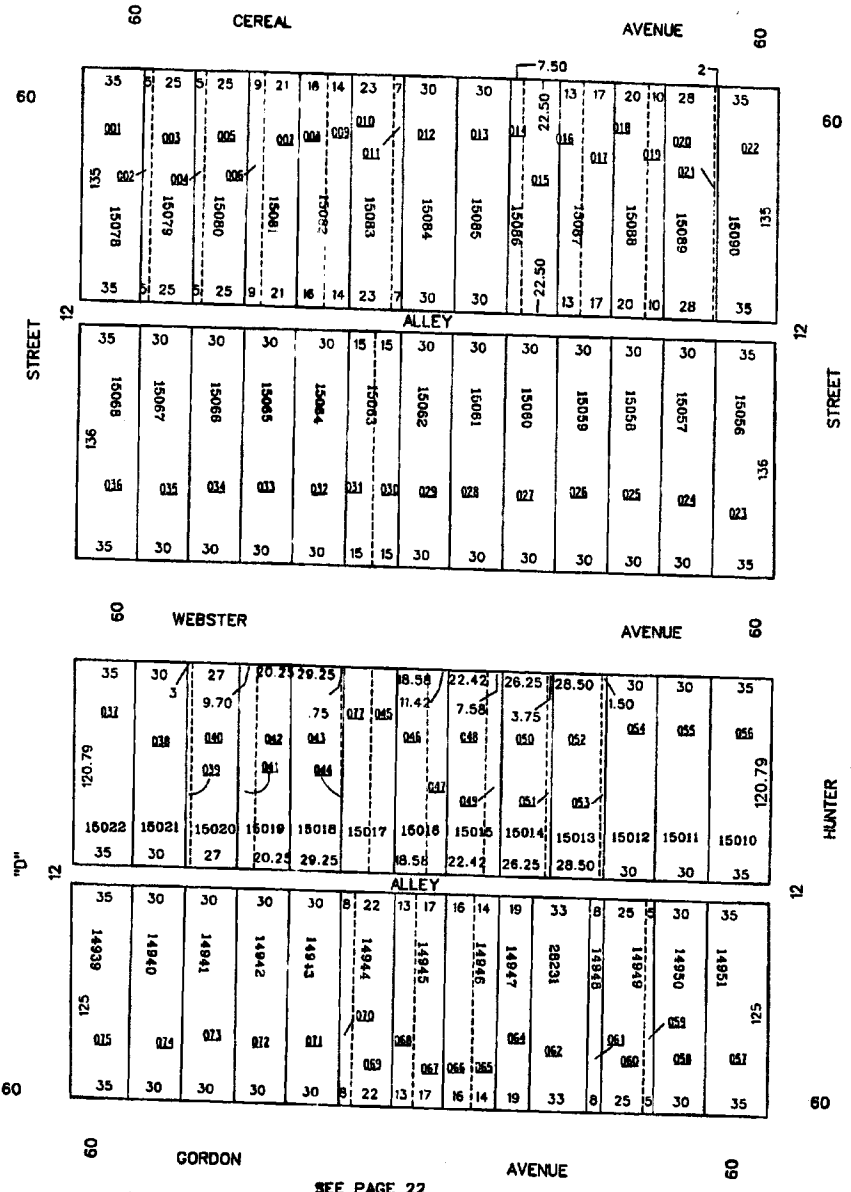

HAMILTON FIRST WARD N.S.

SEE PAGE 38

SEE PAGE 37

029.000

N

SCALE: 1"=50'
REVISED 4/13/95

SEE PAGE 28

SEE PAGE 30