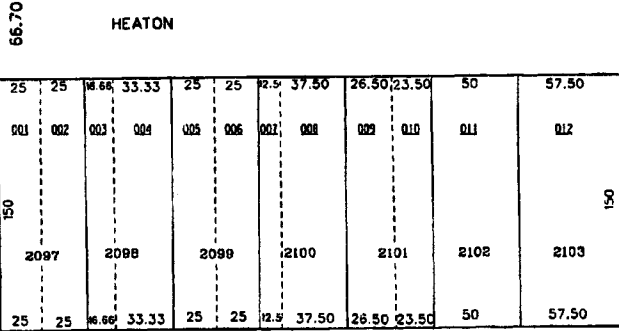

HAMILTON THIRD WARD

019.000

SEE PAGE 17

STREET 66.70 SCALE: 1"=50'
REVISED 7/19/95

SEE PAGE 18
SEE PAGE 16
SIXTH
SEE PAGE 21

SEE PAGE 26
SEVENTH
SEE PAGE 25
EIGHTH

SEE PAGE 26
STREET 55
SEE PAGE 25
STREET 55