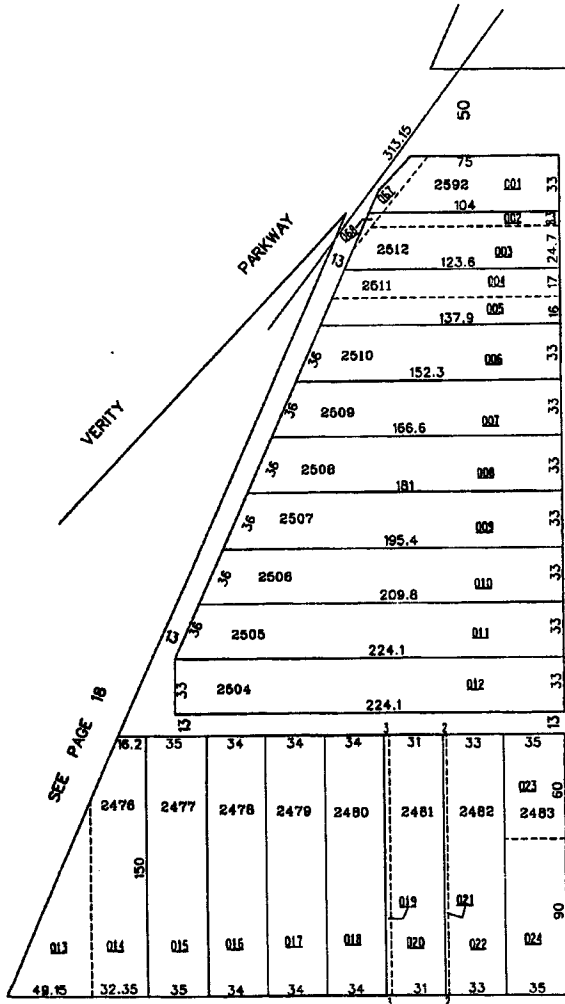

# MIDDLETOWN FIRST WARD

019.000

SCALE: 1"=50'  
TAXING DISTRICT: 06511  
REVISED 08/26/96