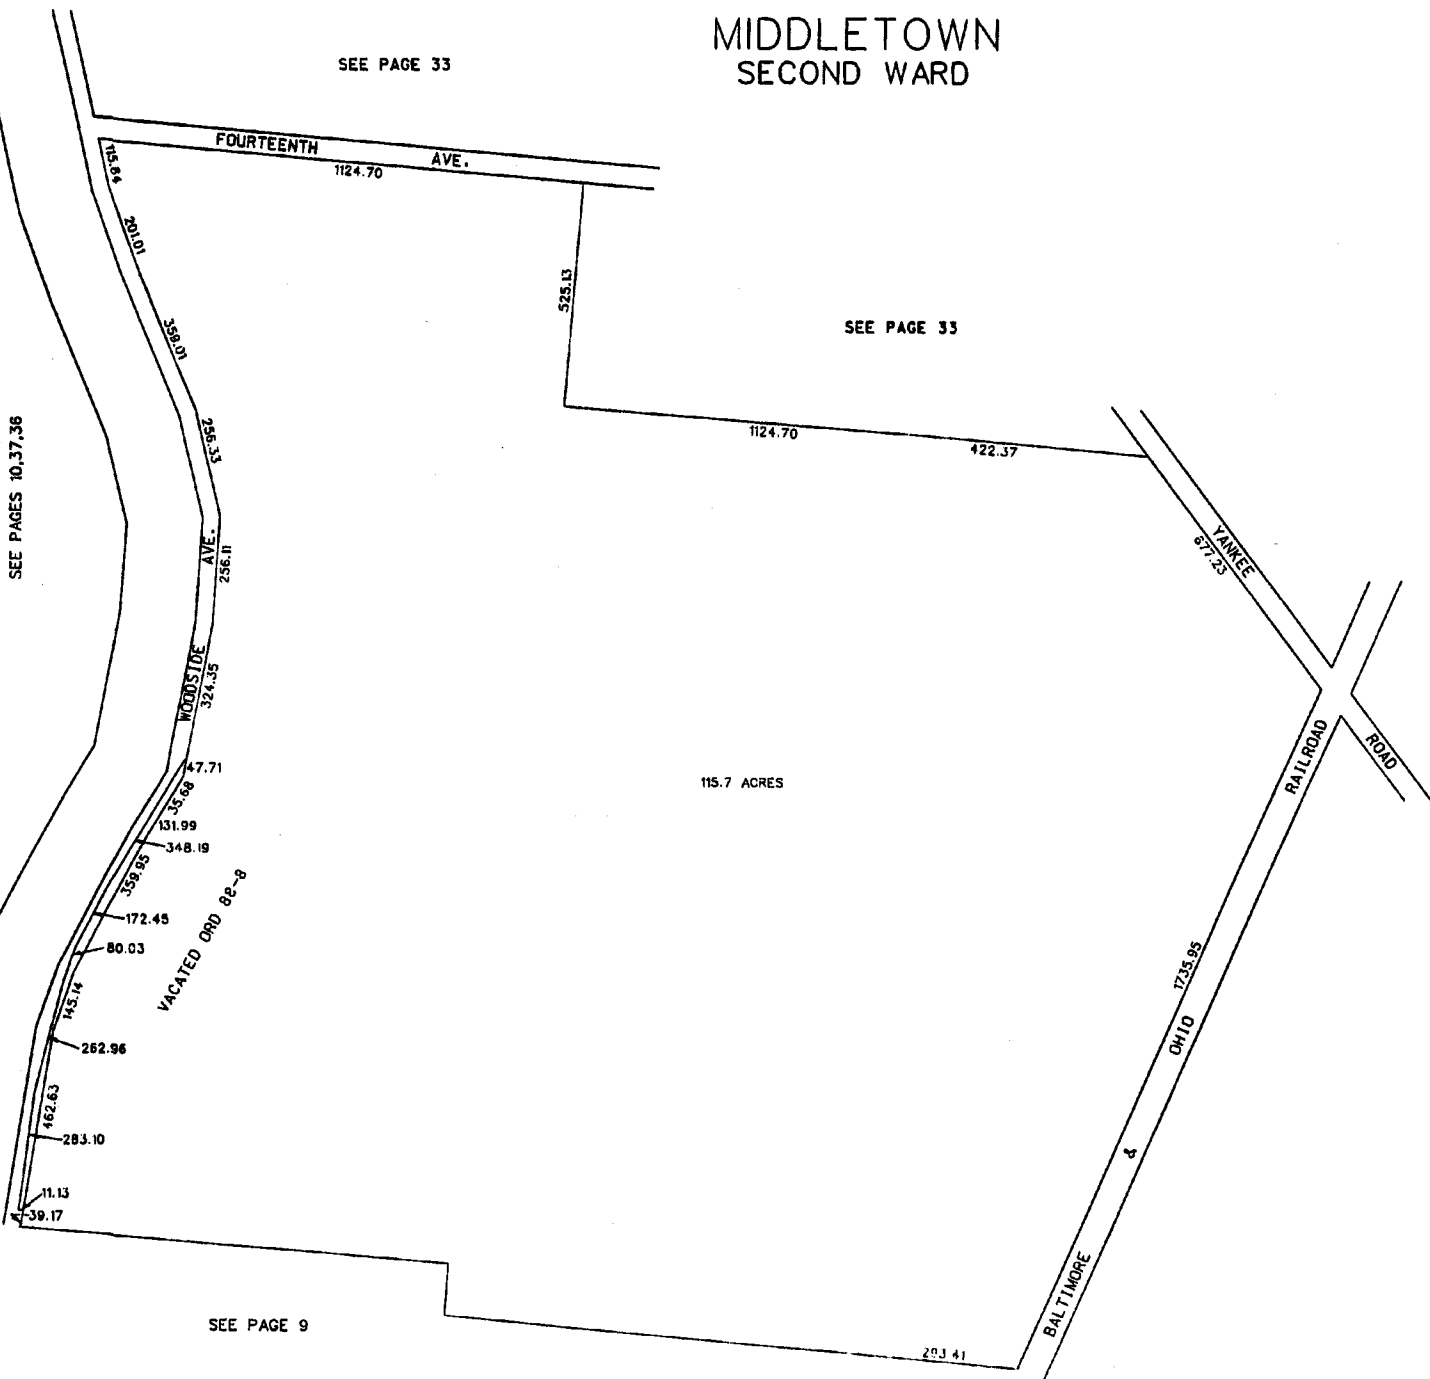

MIDDLETOWN SECOND WARD

8

N

SCALE: 1"=200'

SEE PAGE 33

SEE PAGE 33

SEE PAGES 10,37,38

SEE PAGE 9

203 41