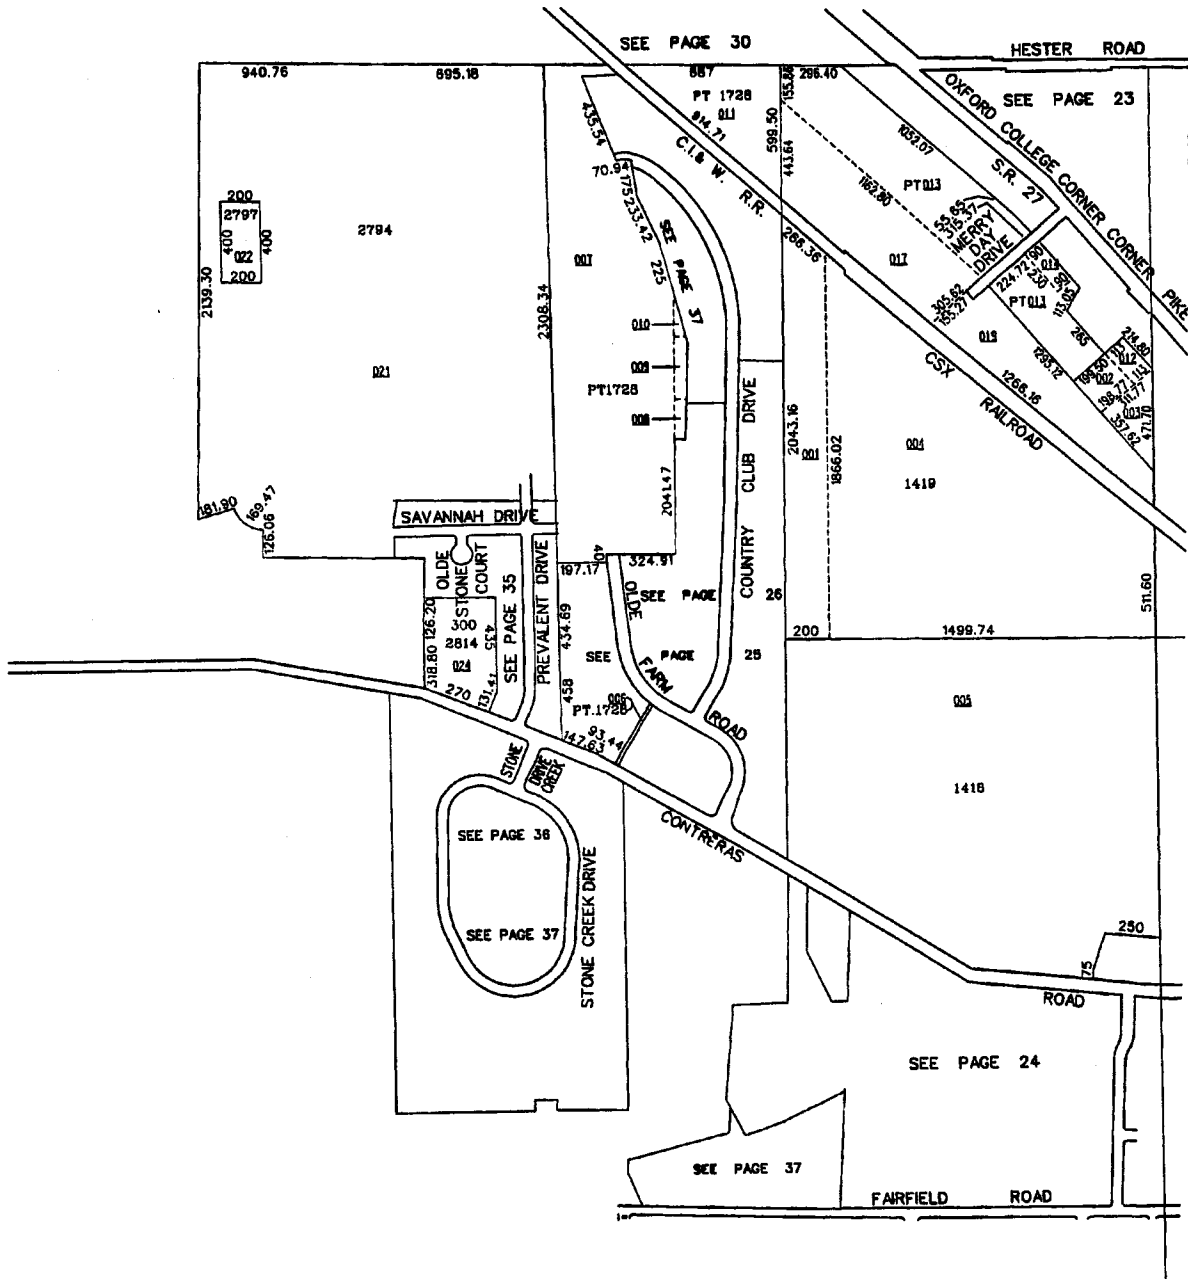

OXFORD CORPORATION

022.000

SCALE: 1"=400'
TAXING DISTRICT:H4000
H4100
REVISED 11/20/96

SEE PAGE 30

HESTER ROAD

SEE PAGE 23

SEE PAGE 20

OXFORD COLLEGE CORNER CORNER PIKE
S.R. 27

CSX RAILROAD

SAVANNAH DRIVE

COUNTRY CLUB DRIVE

ROAD

CONTRERAS

ROAD

SEE PAGE 24

FAIRFIELD ROAD