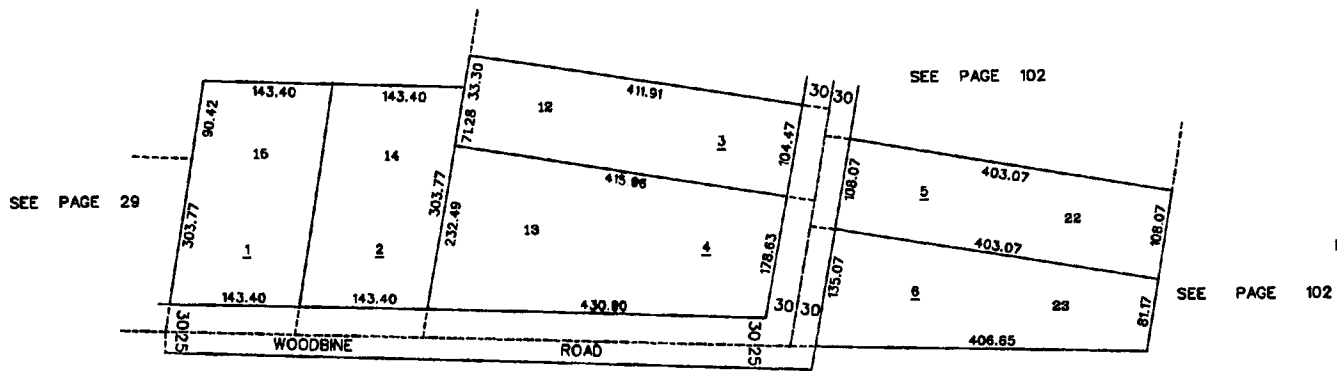

KADLE SUBDIVISION
HANOVER TOWNSHIP
SECTION 29, TOWN 4, RANGE 2

101.000

SCALE: 1"=100'
REVISED 12/5/84

SEE PAGE 29

SEE PAGE 102

SEE PAGE 102

SEE PAGE 29