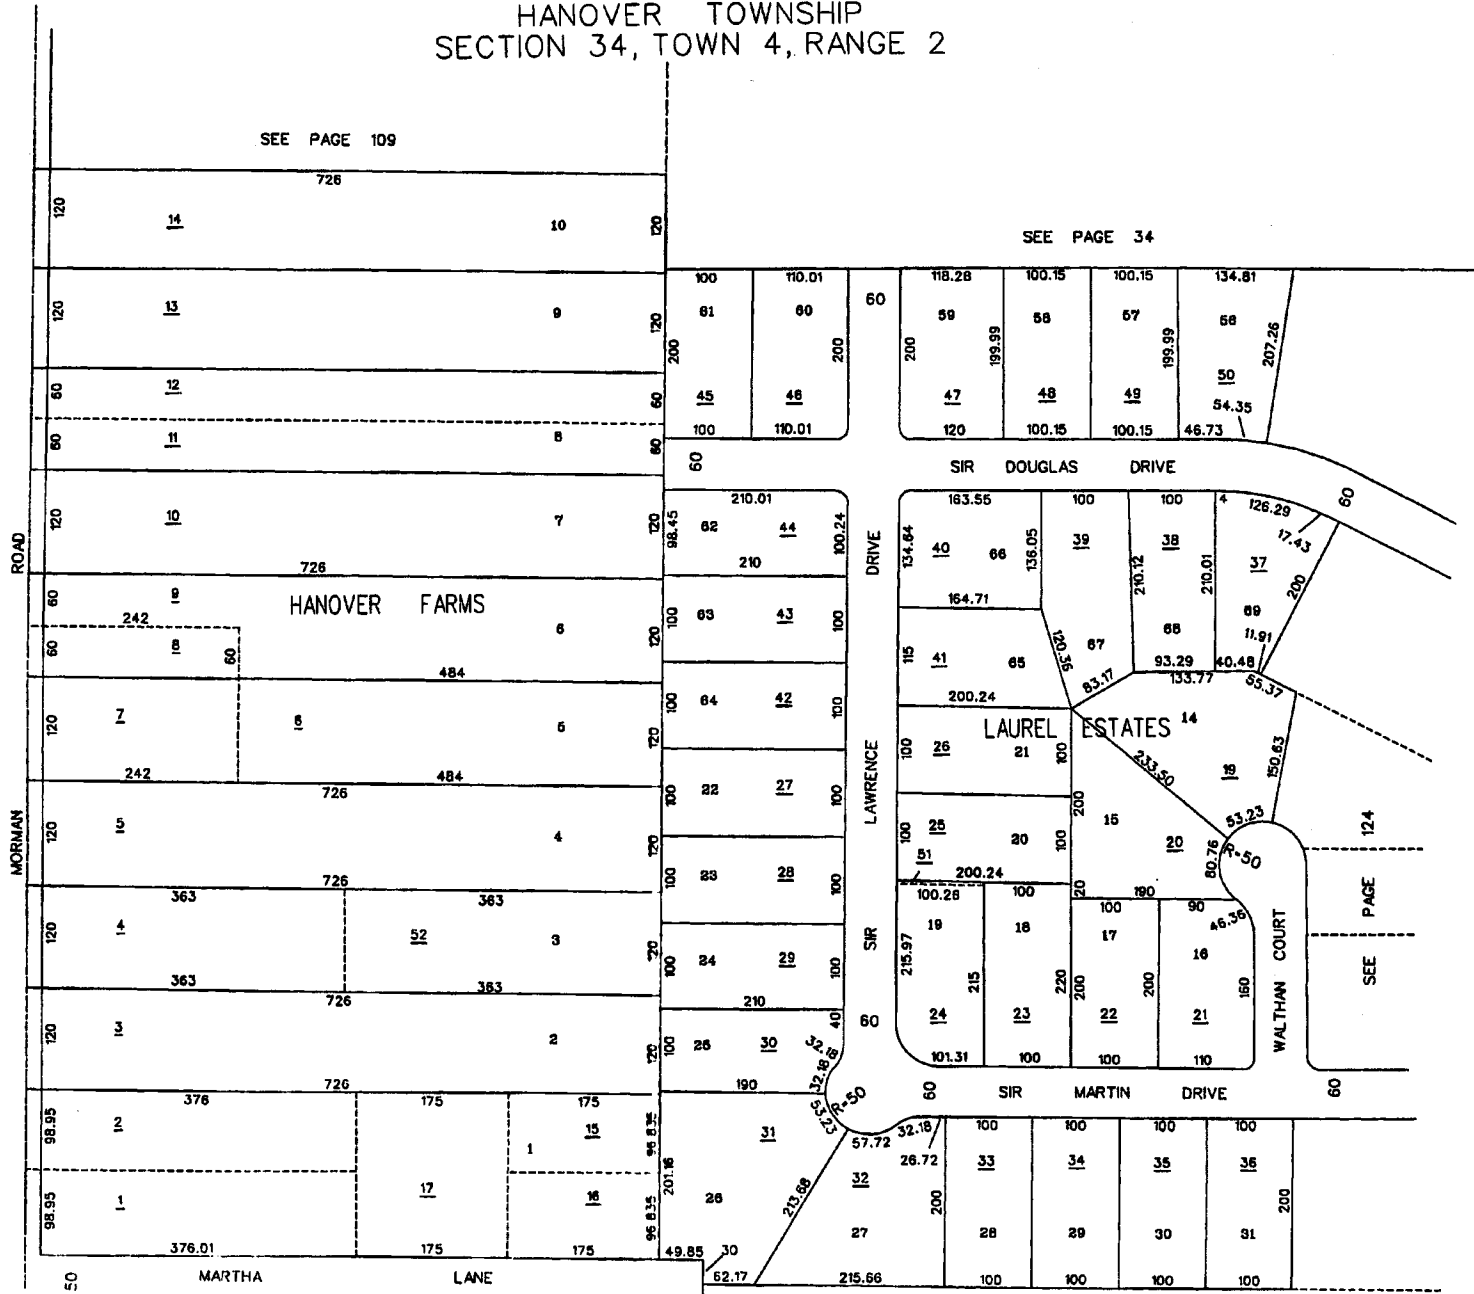

LAUREL ESTATES & HANOVER FARMS

HANOVER TOWNSHIP
SECTION 34, TOWN 4, RANGE 2

108.000

SEE PAGE 34

SCALE: 1"=100'
REVISED 12/7/94

SEE PAGE 113