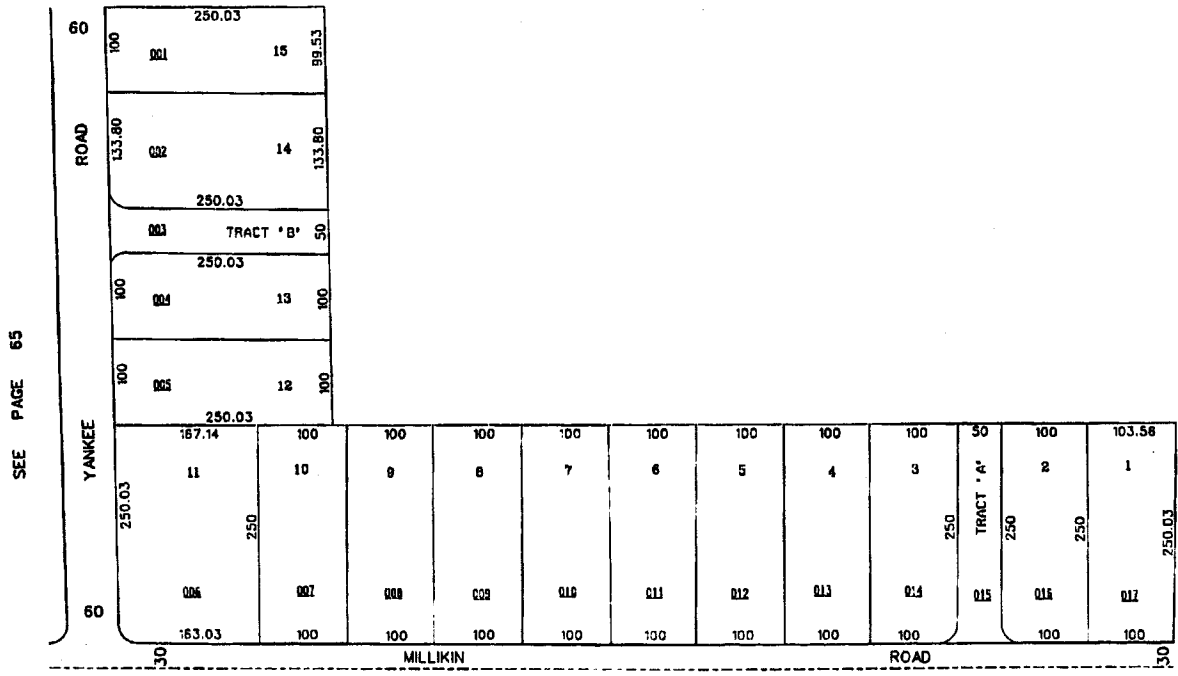

BEVERLY ACRES  
LIBERTY TOWNSHIP  
SECTION 21, TOWN 3, RANGE 3

SCALE: 1"=100'

SEE PAGE 19

SEE PAGE 15

SEE PAGE 62