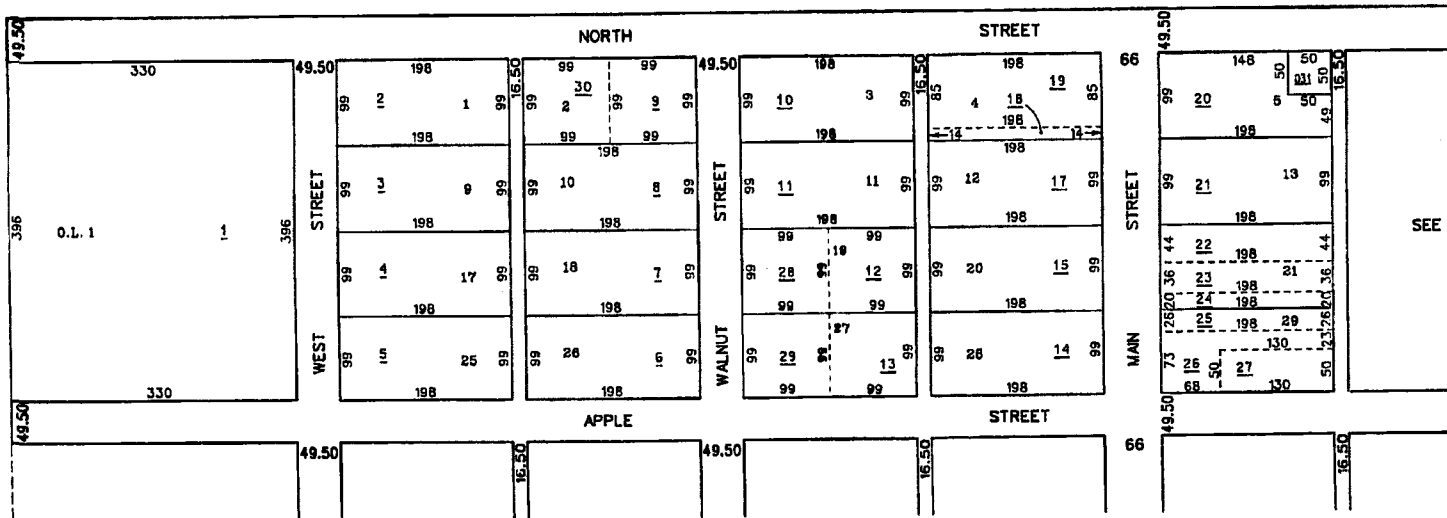

DARRTOWN
MILFORD TOWNSHIP
SECTION 28, TOWN 5, RANGE 2

SCALE: 1"=100'

SEE PAGE 28

SEE PAGE 29

SEE PAGE 56

SEE PAGE 57